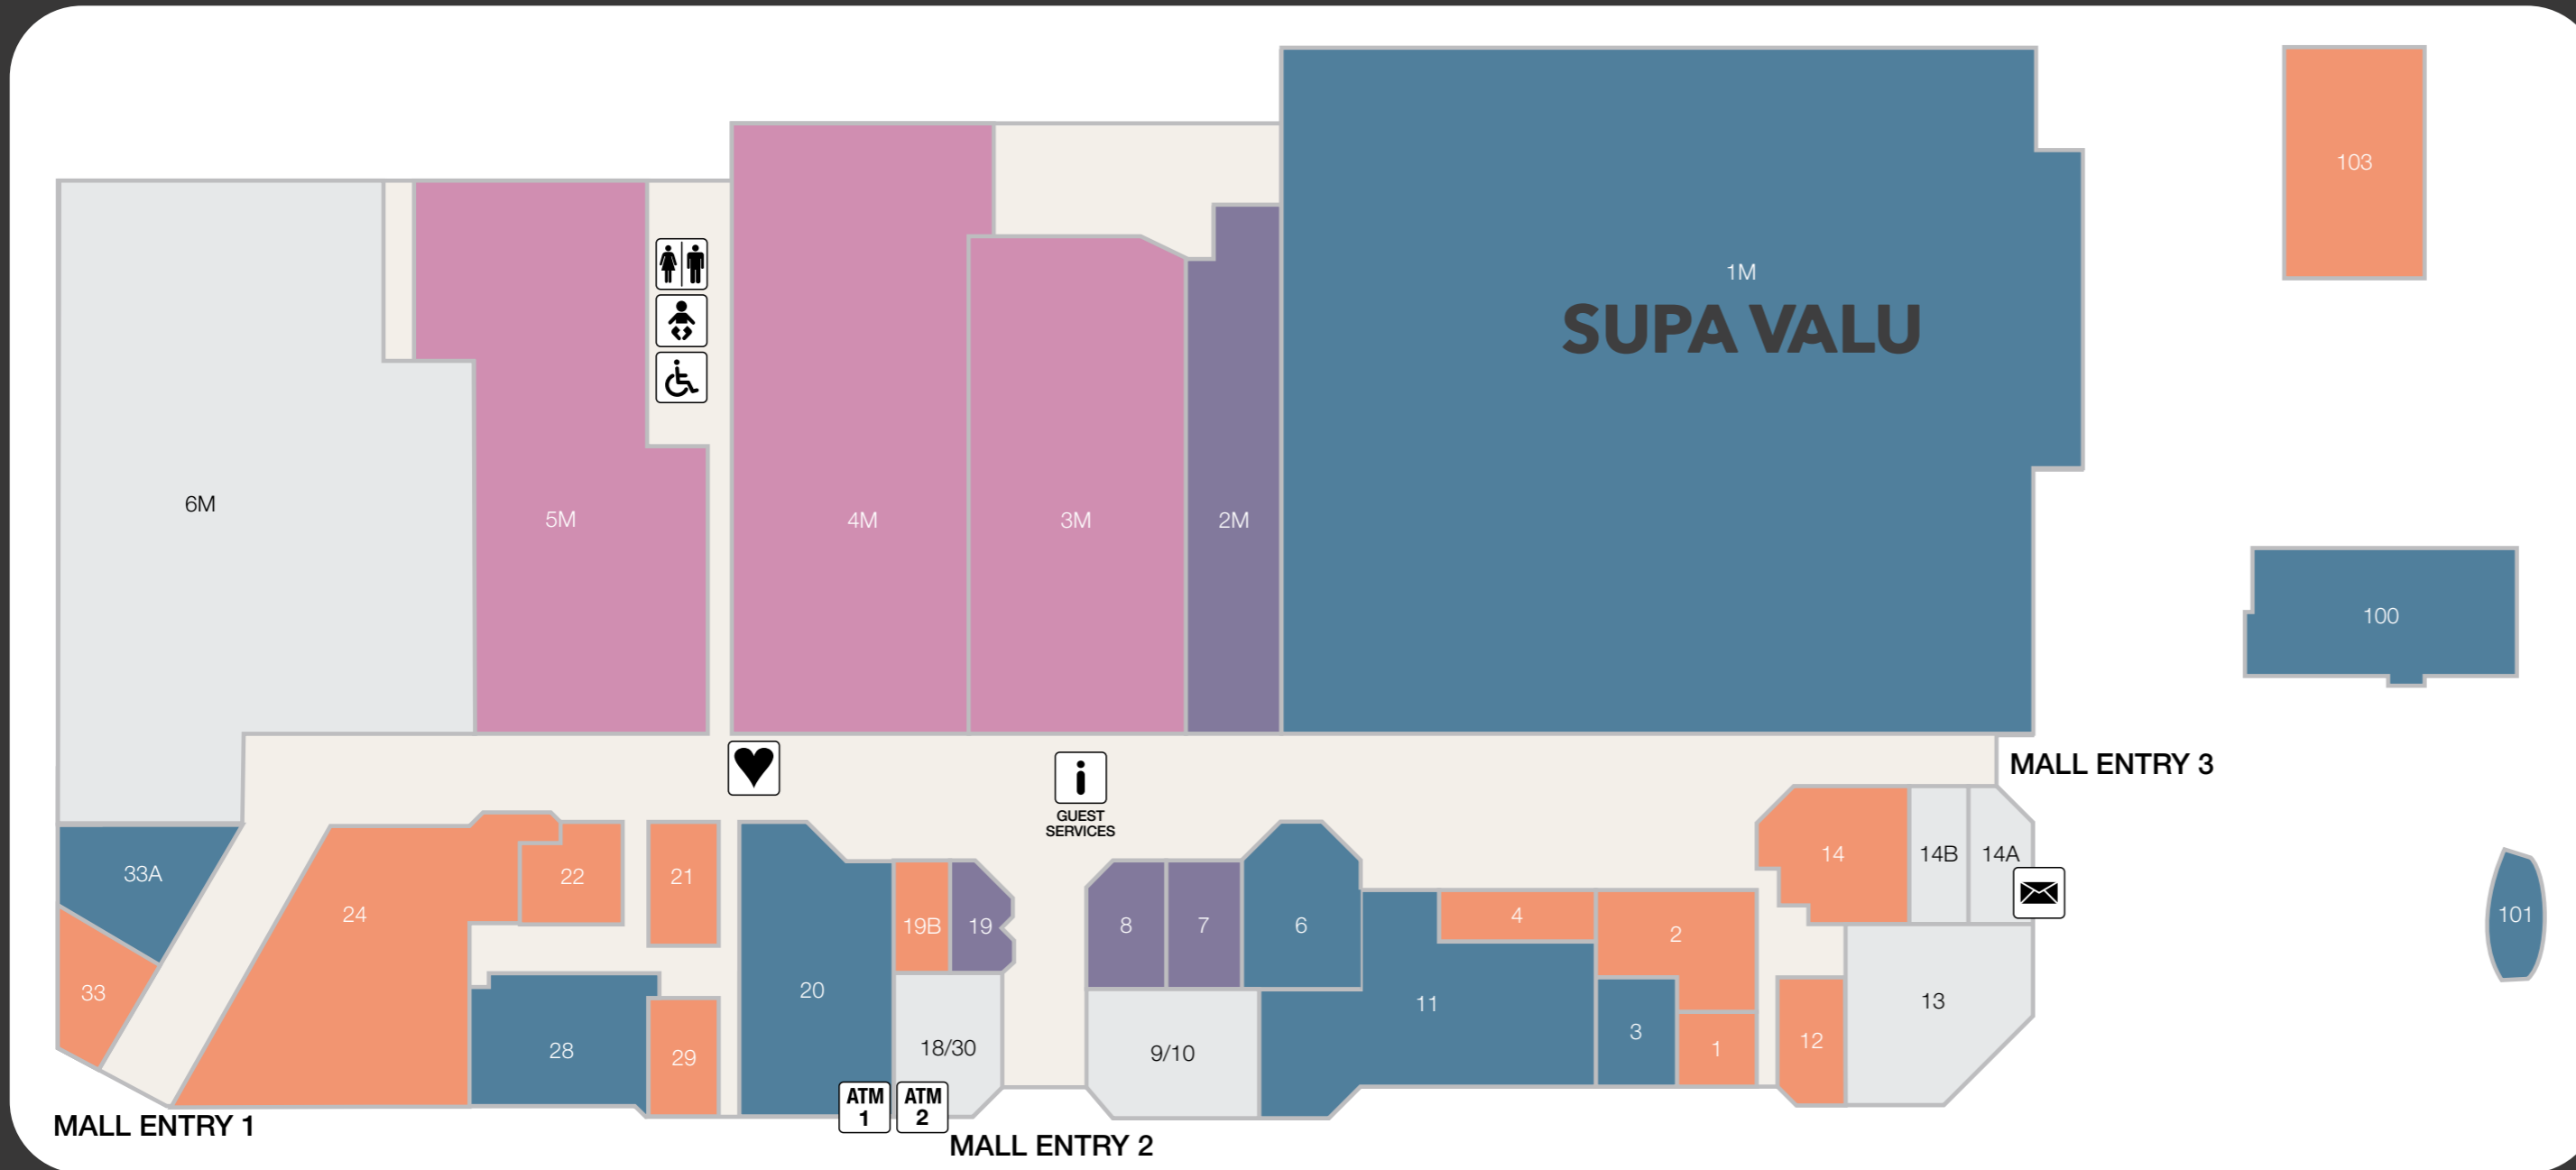

Centre Directory

SERVICES

LOTTO AND NEWSAGENCY

- 2 Australia Post
- 14 Newpark Lottery Centre

BANKS AND ATMS

- ATM 1 NAB ATM
- ATM 2 ProsegurATM

HEALTH

- 4 Crystal Vision Optometrist
- 22 Ying Ying Massage

OTHER

- 33 Girrawheen Family Shop
- 12 Ha Hai Money Transfer
- 19B Right Fit Alterations
- 103 Shell Girrawheen/ Coles Express
- 29 Successful Leaders Real Estate
- 1 Success Tax Professionals

LEISURE

- 24-26 Anytime Fitness

MAJORS

- 1M Supa Valu

MINI MAJORS

- 4M Newpark Medical Centre
- 5M The Reject Shop
- 3M Wizard Pharmacy

FOOD & BEVERAGE

FRESH

- 11 Hong Phat Asian Grocer
- 33A Newpark Bakery

CAFÉ/RESTAURANT

- 3 Bánh Mi Vững Tàu
- 100 Hungry Jacks
- 101 Muzz Buzz
- 6 New Park Cafe
- 28 Subway
- 27 Viet Long Noodle House

BEVERAGES

- 20 Liquor Stax

FASHION

WOMEN

- 8 Chicline

UNISEX

- 7 Golddubs
- 2M Vinnies (Coming Soon)

JEWELLERY & ACCESSORIES

- 19 Kim Hahn Jewellers

KEY

- Parents' Room
- ATM
- Defibrillator
- Male & Female Toilets
- Post Box
- Guest Services Desk
- Accessible Toilets