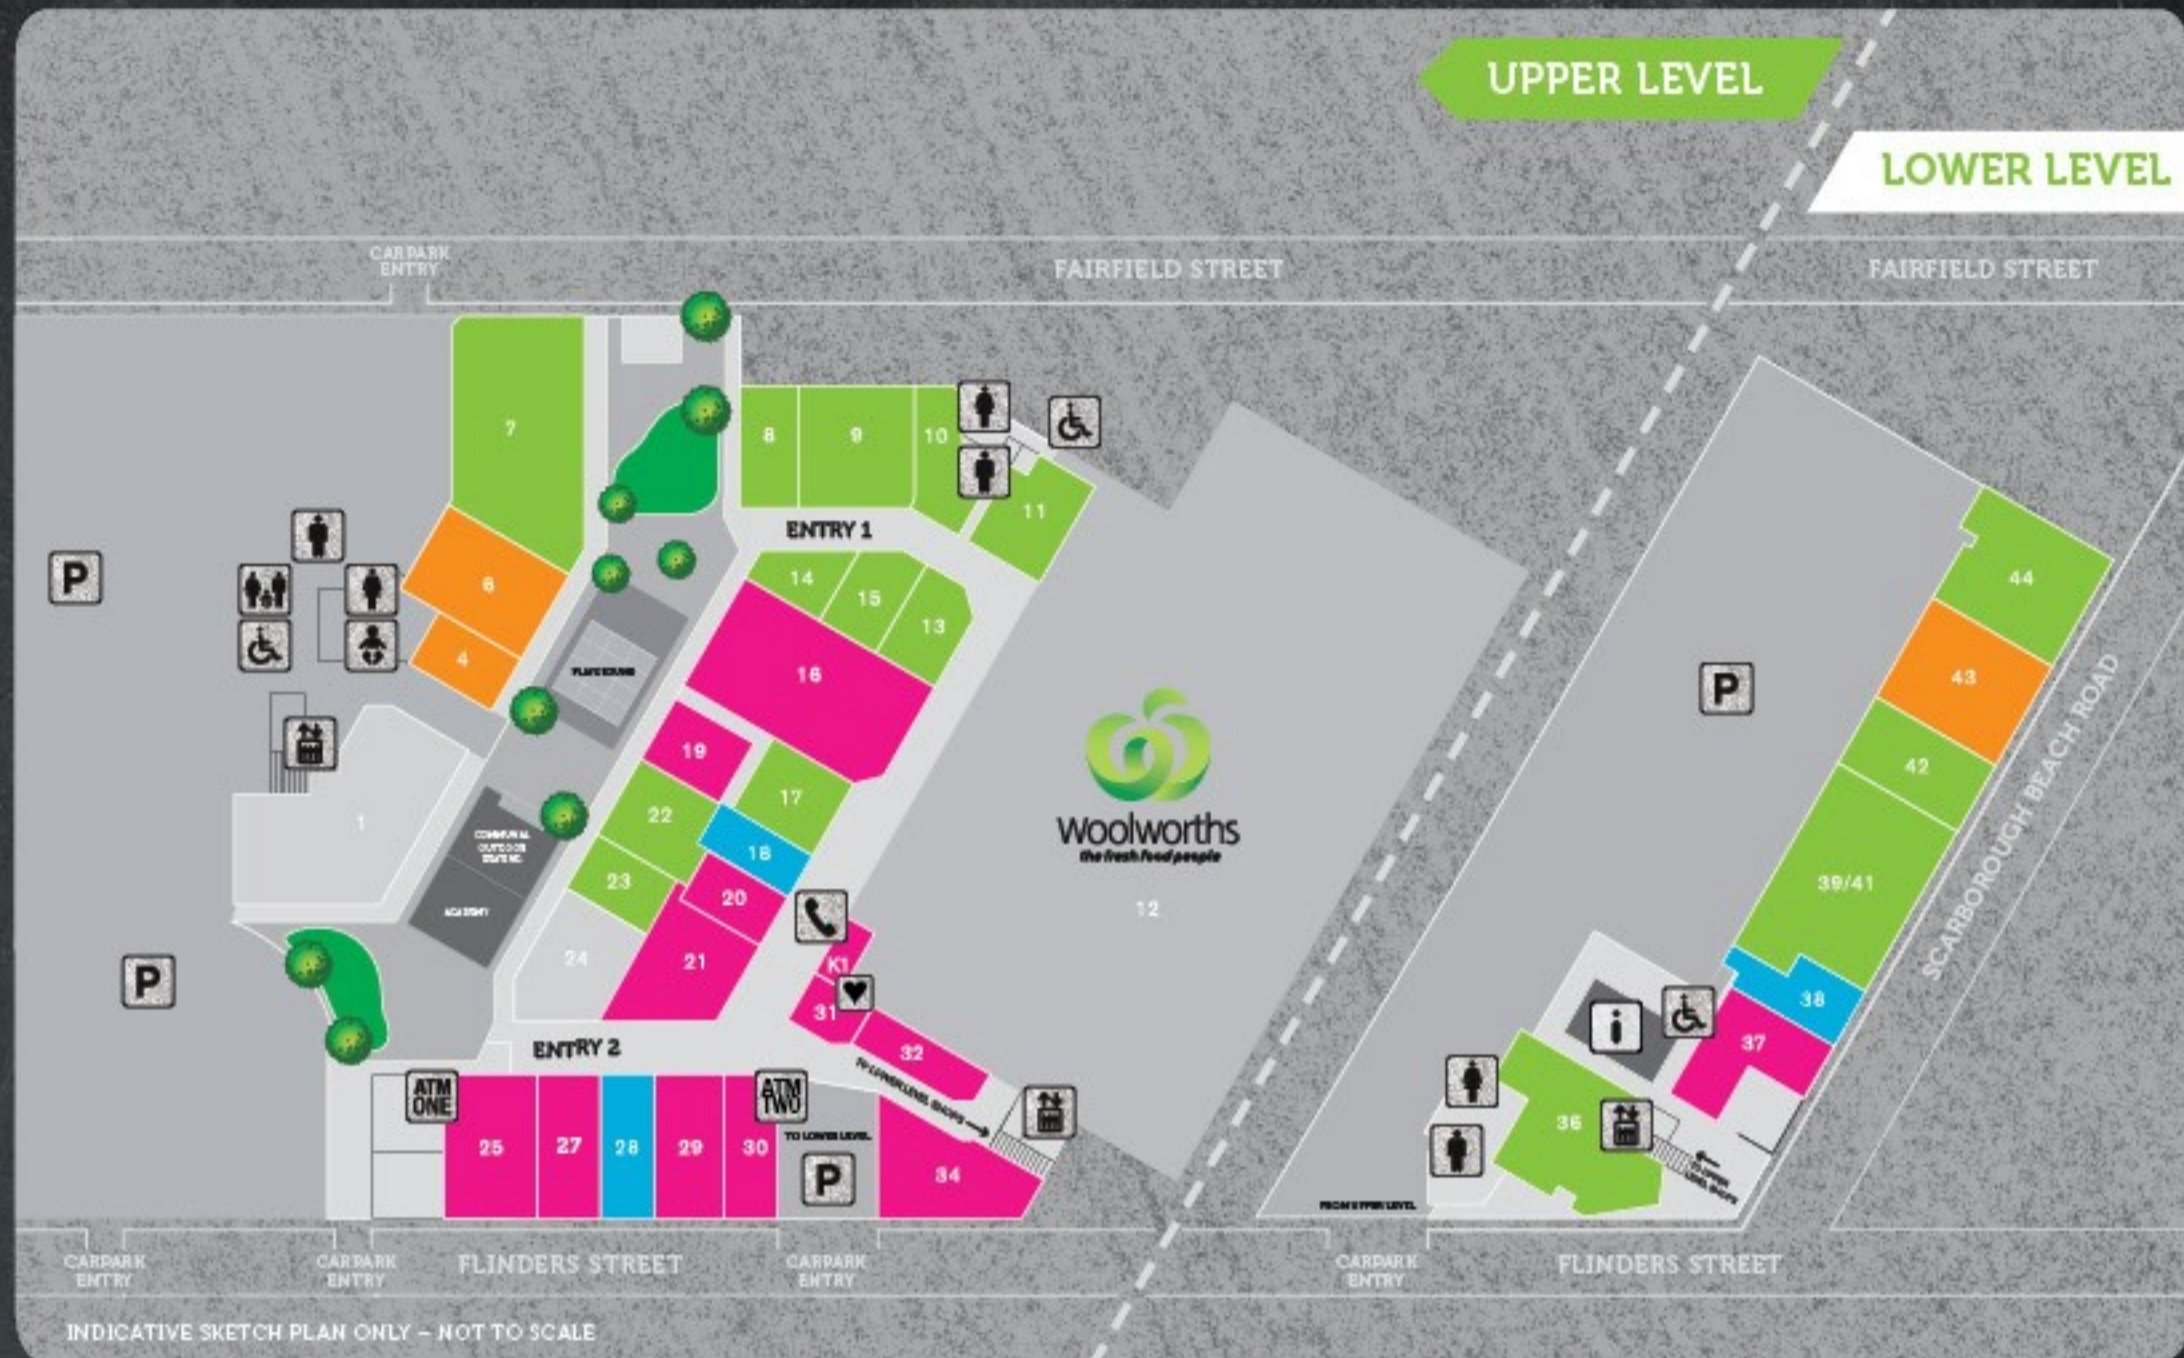

Centre Directory

MAJORS

12 Woolworths

FOOD & BEVERAGE

FRESH

8 Bakers Delight
9 Fresh @ Mezz
17 JPs Bakehouse
10 Meat @ The Mezz
15 Mt Hawthorn Health Foods

CAFE/RESTAURANT/TAKEAWAY

41 Affogatto Gelateria and Espresso Bar
36 Dôme
11 Fumi Sushi
14 Gourmet Seafood
22 Little C's Pizzeria and Café
42 Mokaffe
23 Mt Hawthorn Fish & Chips
39 Spritz
44 Tamarind Cambodian Asian Cuisine
13 Taste 32

BEVERAGES

7 BWS

SERVICES

HAIR & BEAUTY

19 Hairlarious Kidz
27 Fantasy Nails
29 Absolutely Beautiful Mt Hawthorn
30 Salon Express

HEALTH SERVICES

32 Kumon
34 Dyslexia Speld Foundation
16 Mt Hawthorn Community Pharmacy

BANKS & ATMS

ATM1 Commonwealth
ATM2 ANZ

LOTTO & NEWSAGENCIES

21 Mezz News

OTHER

31 Looksmart Alterations & Dry Cleaning
K1 Pete's Multiservice

TRAVEL & LEISURE

37 Flight Centre Cruise
20 Natural Island Therapy
25 Network Video

FASHION

WOMEN'S

28 Bonnie + Clyde Clothing and Accessories
38 Torso

JEWELLERY & ACCESSORIES

18 Clarity Jewellers

GIFTS & HOMEWARES

4 Code Bloom
43 Granite Lane
6 O&C Emporium

KEY