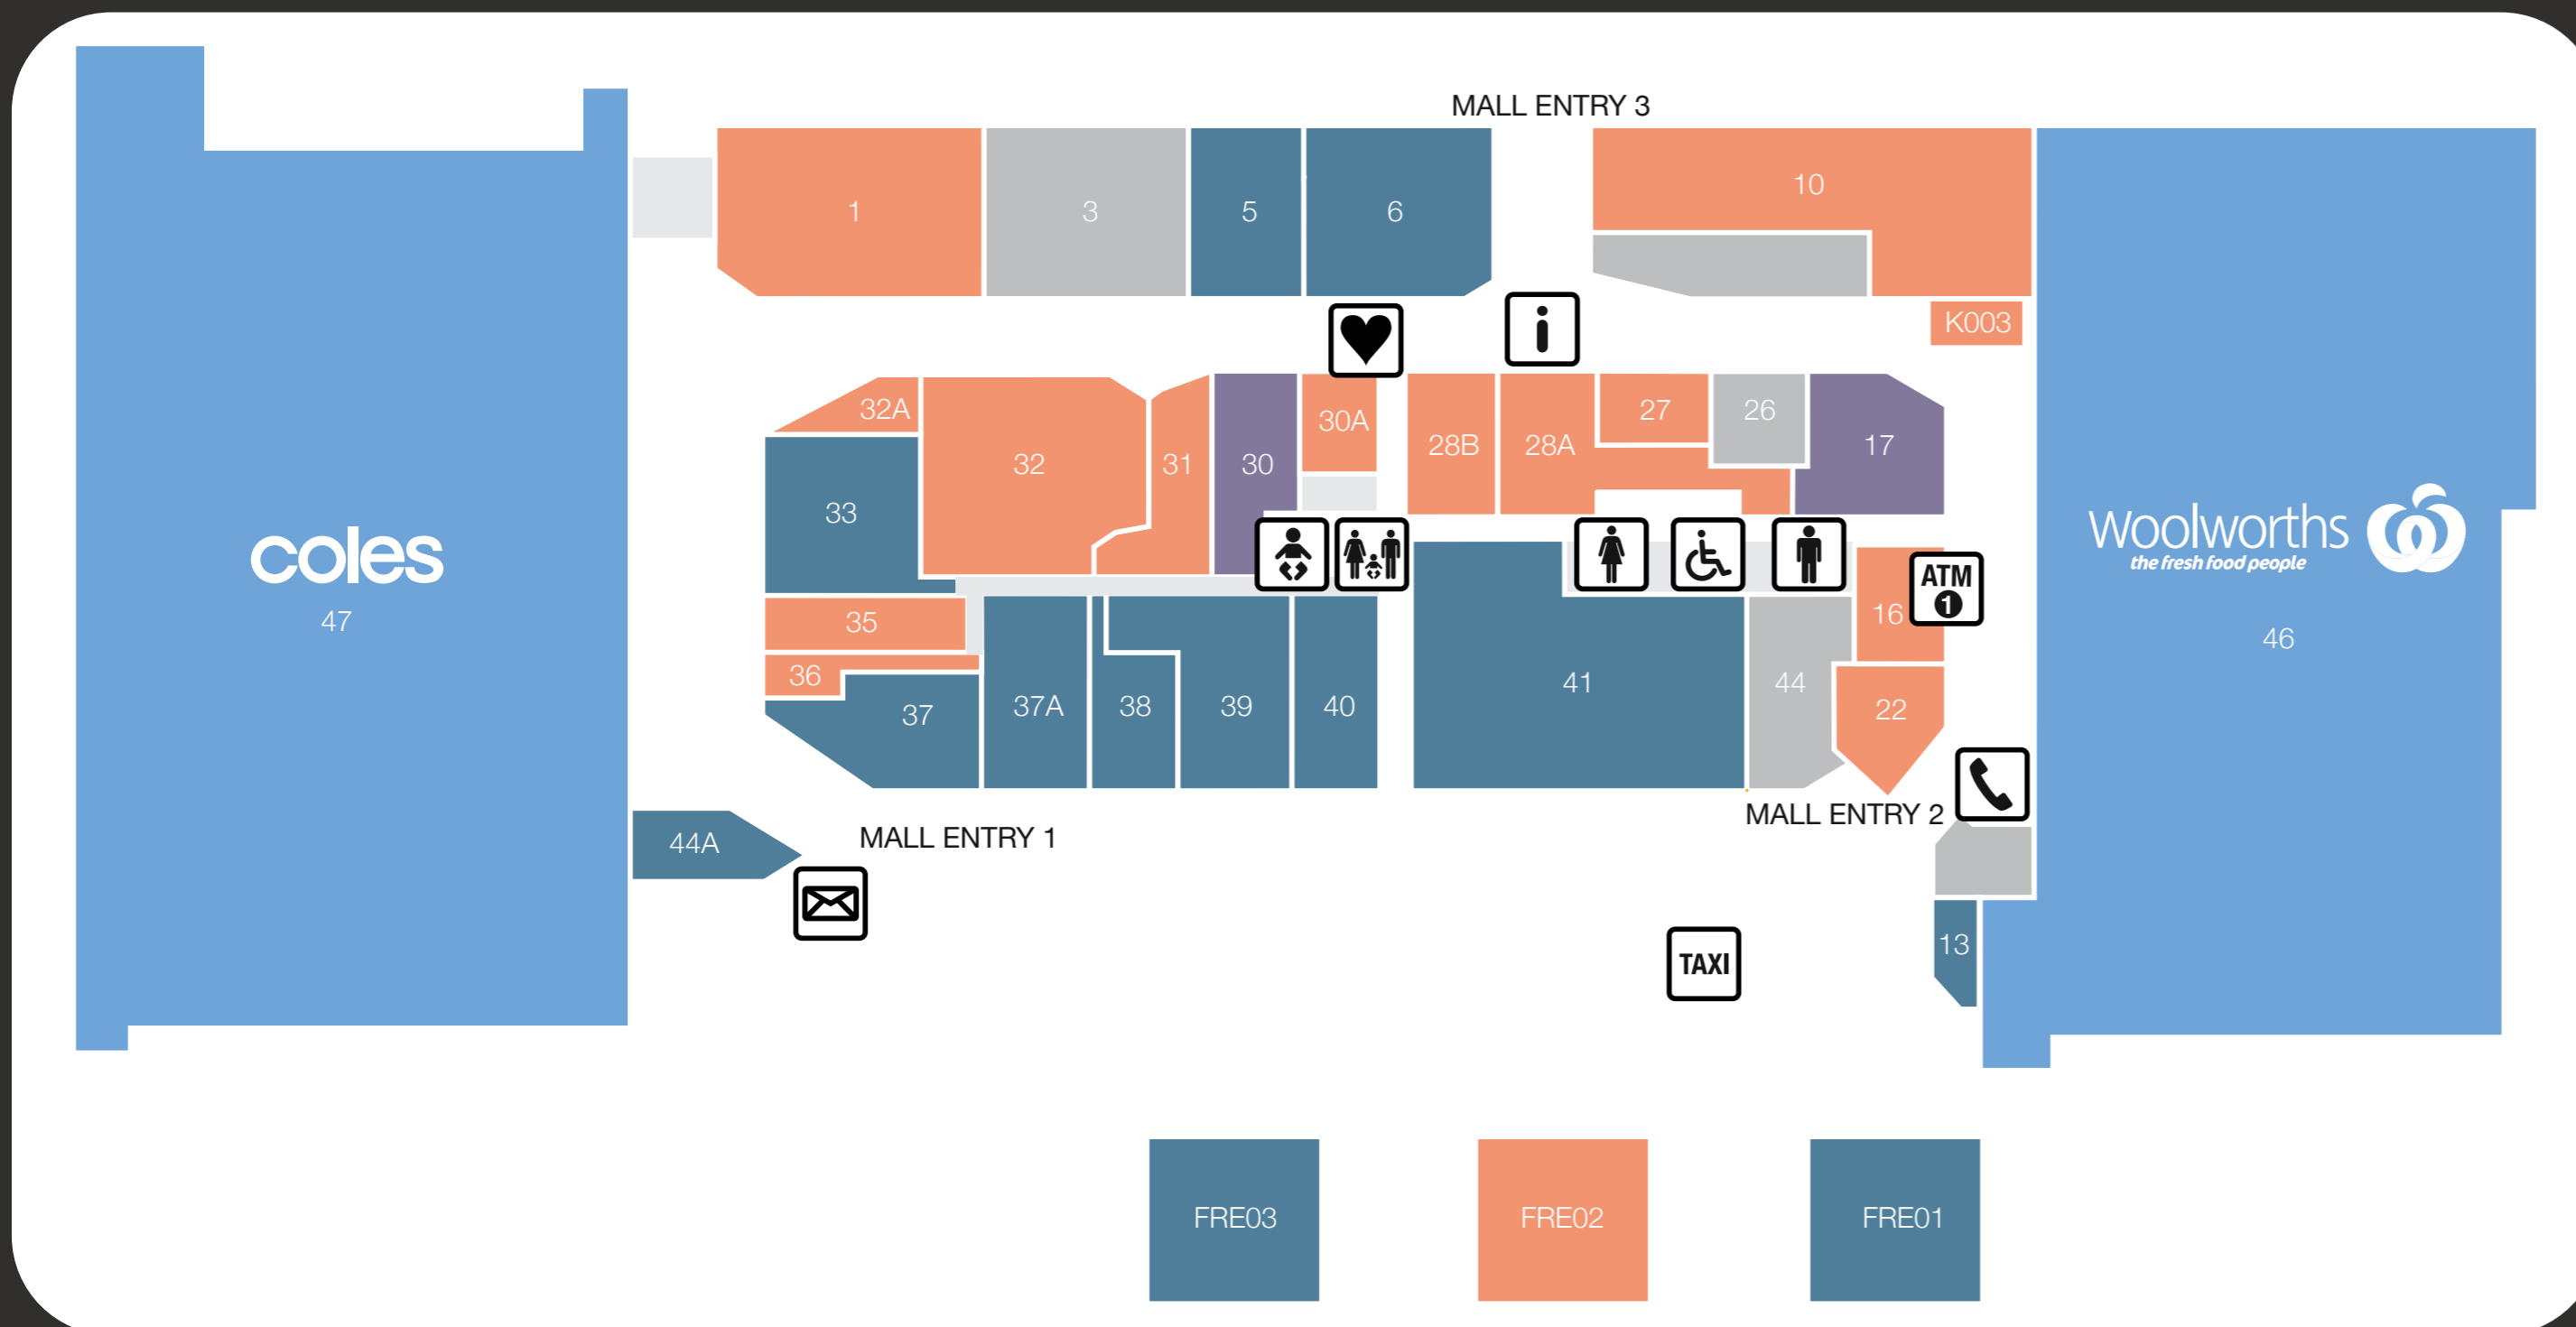

Centre Directory

KEY

-  Parents' Room
-  Male Toilets
-  Female Toilets
-  Disabled Toilets
-  Post Box
-  ATM
-  Defibrillator
-  Guest Services Desk
-  Payphone

MAJORS

- 47 Coles
- 46 Woolworths

FASHION

- WOMEN'S**
- 17 Noranda Boutique

FOOTWEAR

- 30 Shoes 4 Less

FOOD & BEVERAGE

FRESH

- 38 Bakers Delight
- 5 Noranda Meats
- 33 Noranda Patisserie & Bakery
- 13 HaloTea

CAFE/RESTAURANT

- 39 Capital Café & Kitchen
- 6 Espresso
- 44A Noranda Kebab & Gozleme

Takeaway

- 37A Domino's
- FRE03 Red Rooster
- 40 Subway

BEVERAGES

- 41 DeVine Cellars
- FRE01 Liquorland

SERVICES

BANKS & ATMS

- ATM 1 NEXT

HAIR & BEAUTY

- 22 Absolutely Beautiful
- 28B Ash Hair Design Studio
- 30A CJ Massage
- 36 F10 Quickcuts
- 27 Gentle Nails

HEALTH SERVICES

- FRE02 Chemmart
- FRE02 Noranda Medical Centre
- 35 Noranda Eyecare
- 32 Noranda Feelgood Pharmacy
- 31 Noranda Palms Medical
- 32A Western Diagnostic Pathology
- 10 XO Fitness