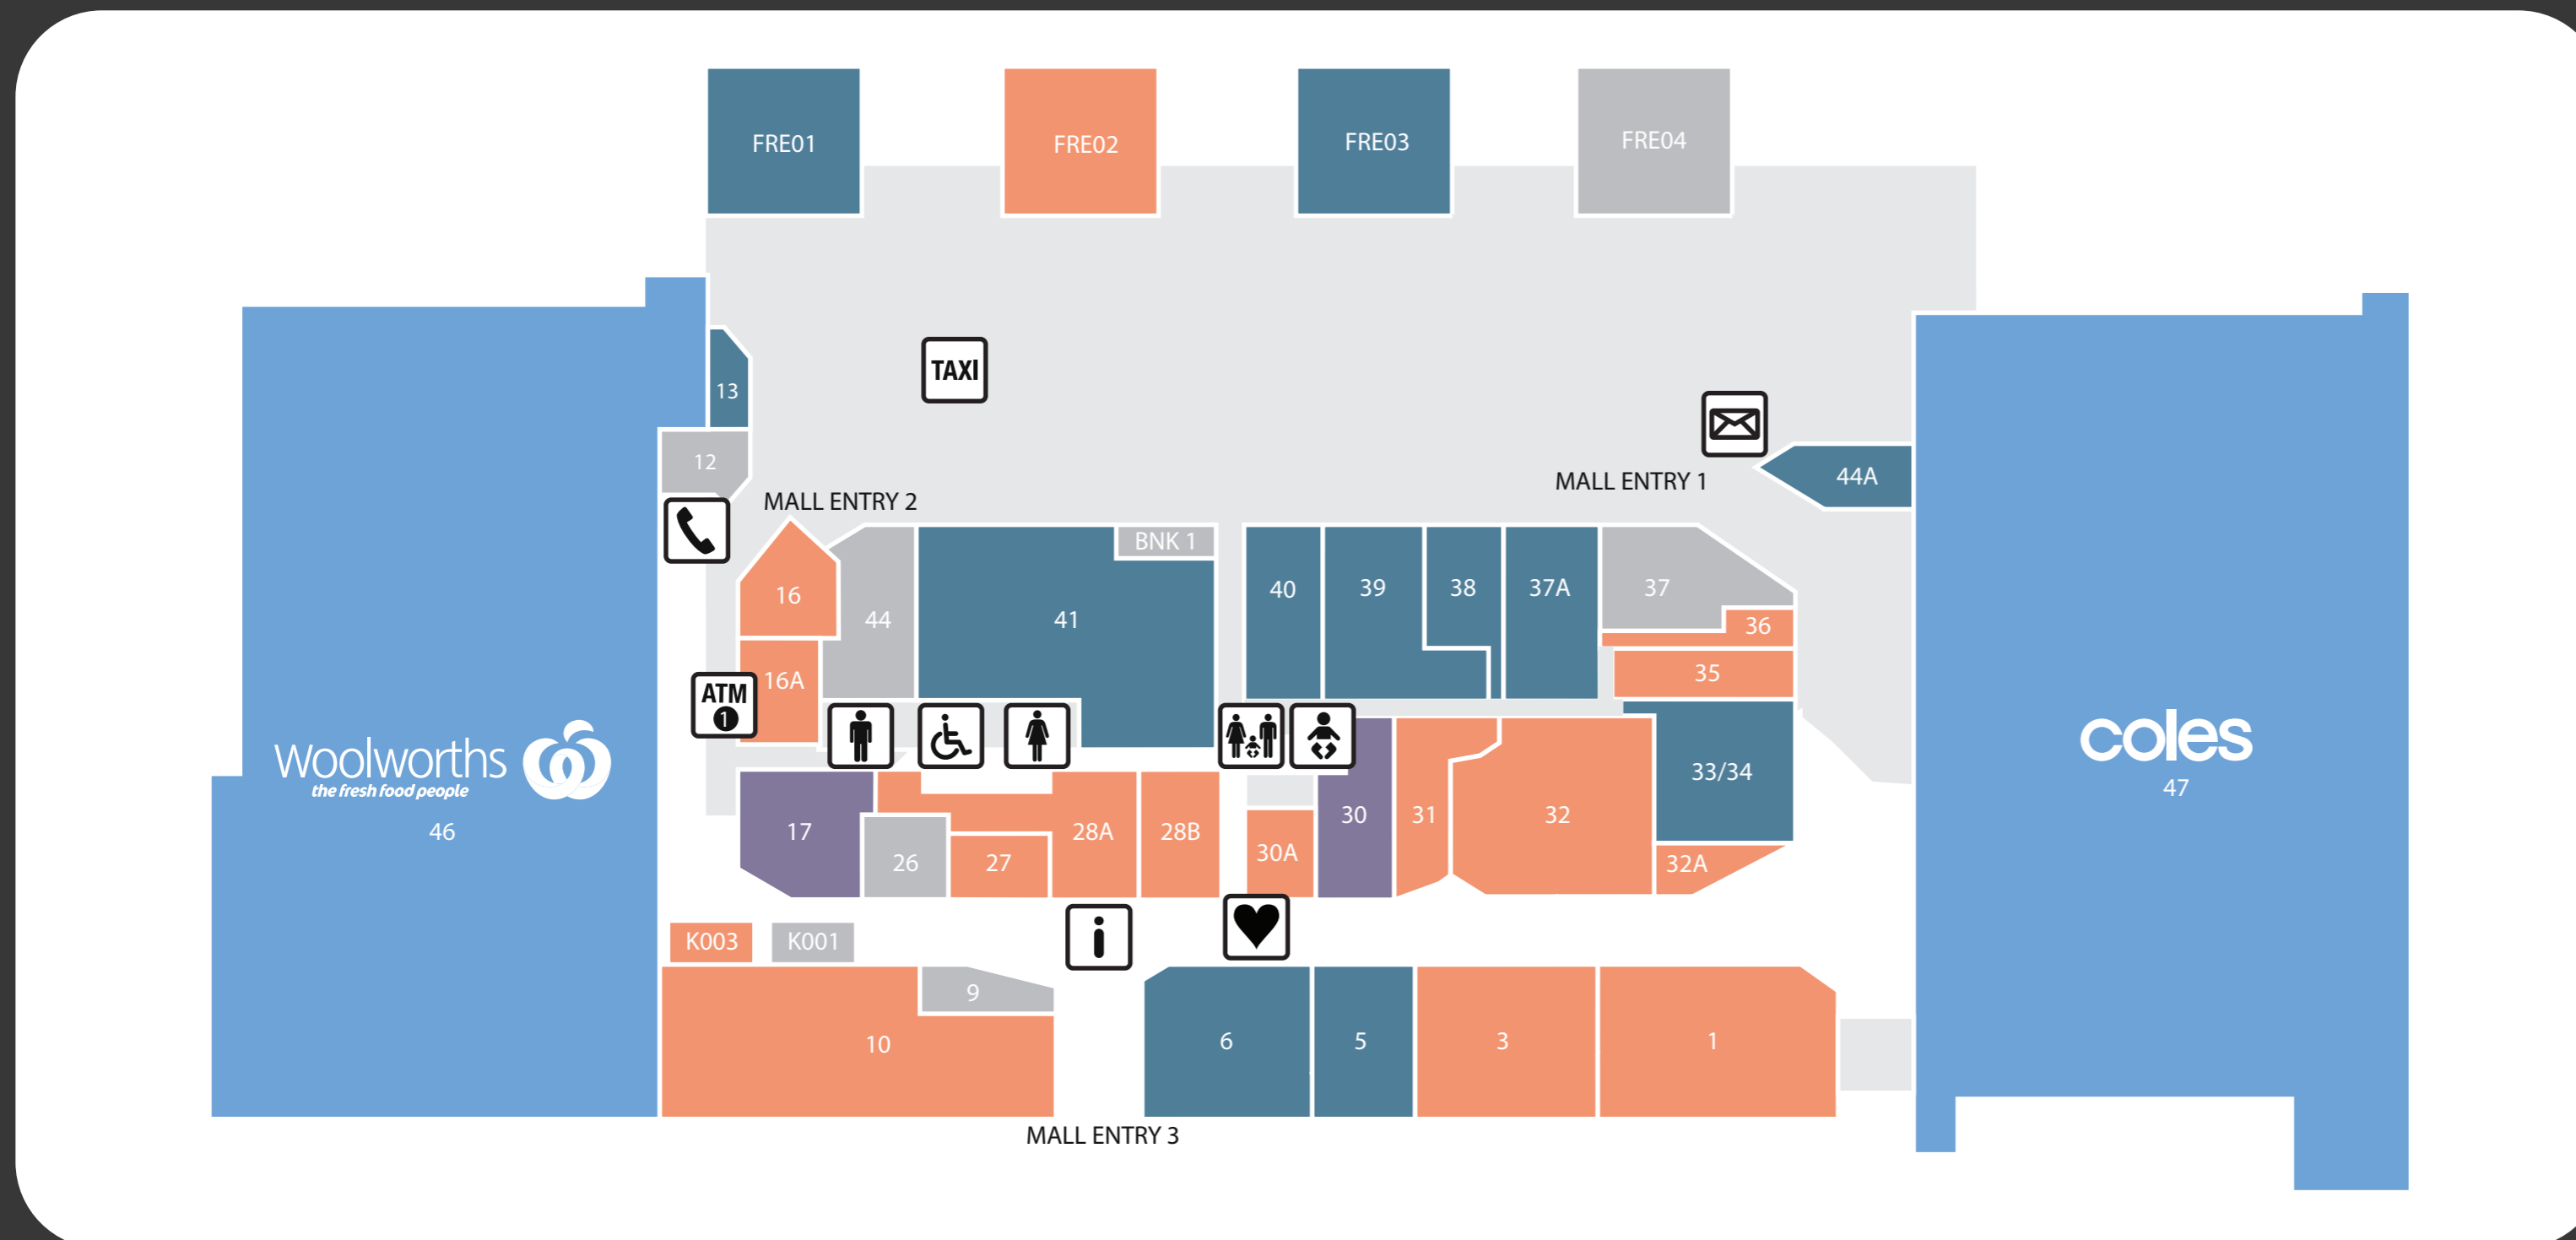

Centre Directory

KEY

- Parents' Room
- Male Toilets
- Female Toilets
- Disabled Toilets
- Post Box
- ATM
- Defibrillator
- Guest Services Desk
- Payphone

MAJORS

- 47 Coles
- 46 Woolworths

FASHION

- WOMEN'S**
- 17 Noranda Boutique

- FOOTWEAR**
- 30 Shoes 4 Less

FOOD & BEVERAGE

- FRESH**
- 38 Bakers Delight
 - 5 Noranda Meats
 - 33 Noranda Patisserie & Bakery
- CAFE/RESTAURANT**
- 6 Espresso
 - 44A Noranda Kebab & Gozleme
- Takeawa**
- 37A Domino's
 - 13 Halo Tea
 - FRE03 Red Rooster

- 40 Subway
- BEVERAGES**
- 41 DeVine Cellars
 - FRE01 Liquorland

SERVICES

- BANKS & ATMS**
- ATM 1 Next ATM
- HAIR & BEAUTY**
- 16 Absolutely Beautiful Skin and Body
 - 28B Ash Hair Design Studio
 - 30A CJ Massage
 - 36 F10 Quickcuts
 - 27 Gentle Nails
 - 16A Noranda Barber Shop

- HEALTH SERVICES**
- 10 XO Fitness
 - FRE02 Chemmart
 - FRE02 Noranda Medical Centre
 - 35 Noranda Eyecare
 - 32 Noranda Feelgood Pharmacy
 - 31 Noranda Palms Medical
 - 32A Western Diagnostic Pathology