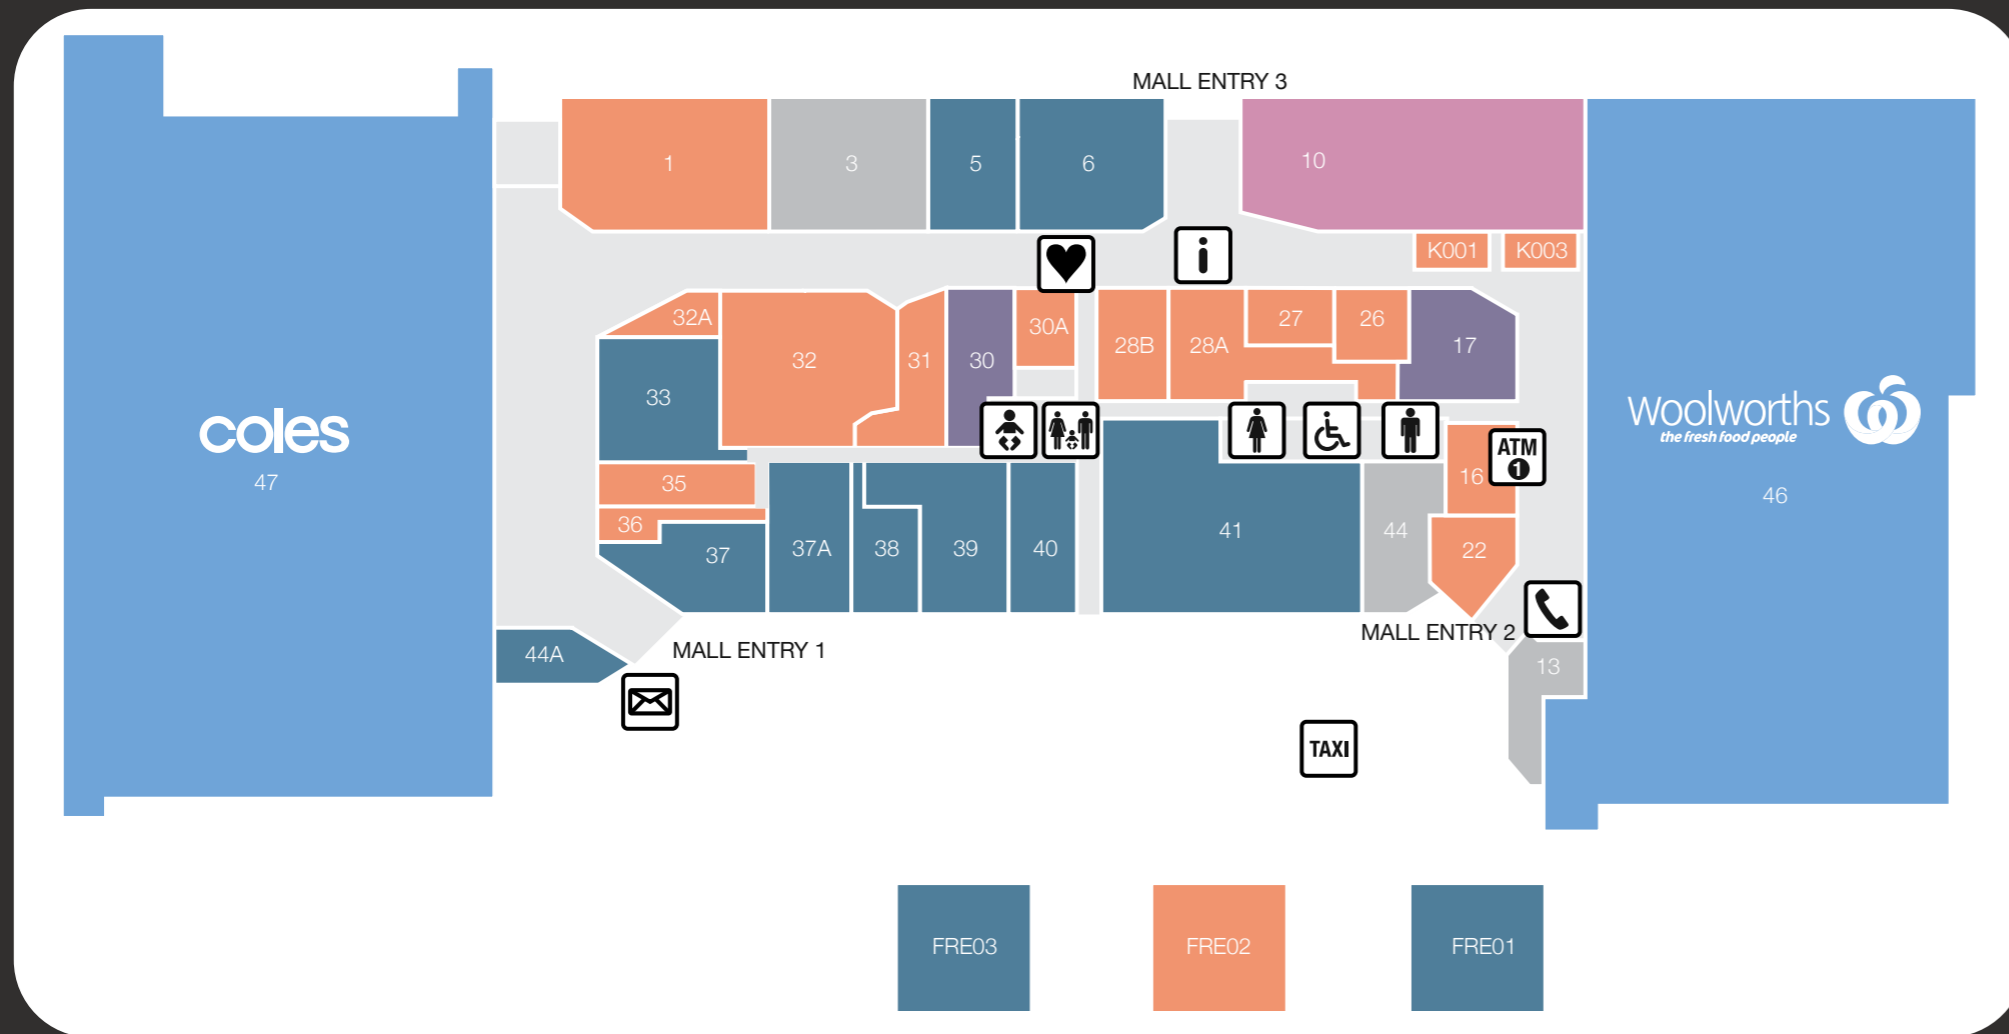

Centre Directory

KEY

- Parents' Room
- Male Toilets
- Female Toilets
- Disabled Toilets
- Post Box
- ATM
- Defibrillator
- Guest Services Desk
- Payphone

MAJORS

- 47 Coles
- 46 Woolworths

FASHION

- WOMEN'S**
- 17 Noranda Boutique

FOOTWEAR

- 30 Shoes 4 Less

FOOD & BEVERAGE

- FRESH**
- 38 Bakers Delight
 - 5 Noranda Meats
 - 33 Noranda Patisserie & Bakery
 - 13 HaloTea

CAFE/RESTAURANT

- 39 Capital Café & Kitchen
- 6 Espresso
- 44A Noranda Kebab & Gozleme

Takeaway

- 37A Domino's
- FRE03 Red Rooster
- 40 Subway

BEVERAGES

- 41 DeVine Cellars
- FRE01 Liquorland

SERVICES

- BANKS & ATMS**
- ATM 1 NEXT

- HAIR & BEAUTY**
- 22 Absolutely Beautiful
 - 28B Ash Hair Design Studio
 - 30A CJ Massage
 - 36 F10 Quickcuts
 - 27 Gentle Nails