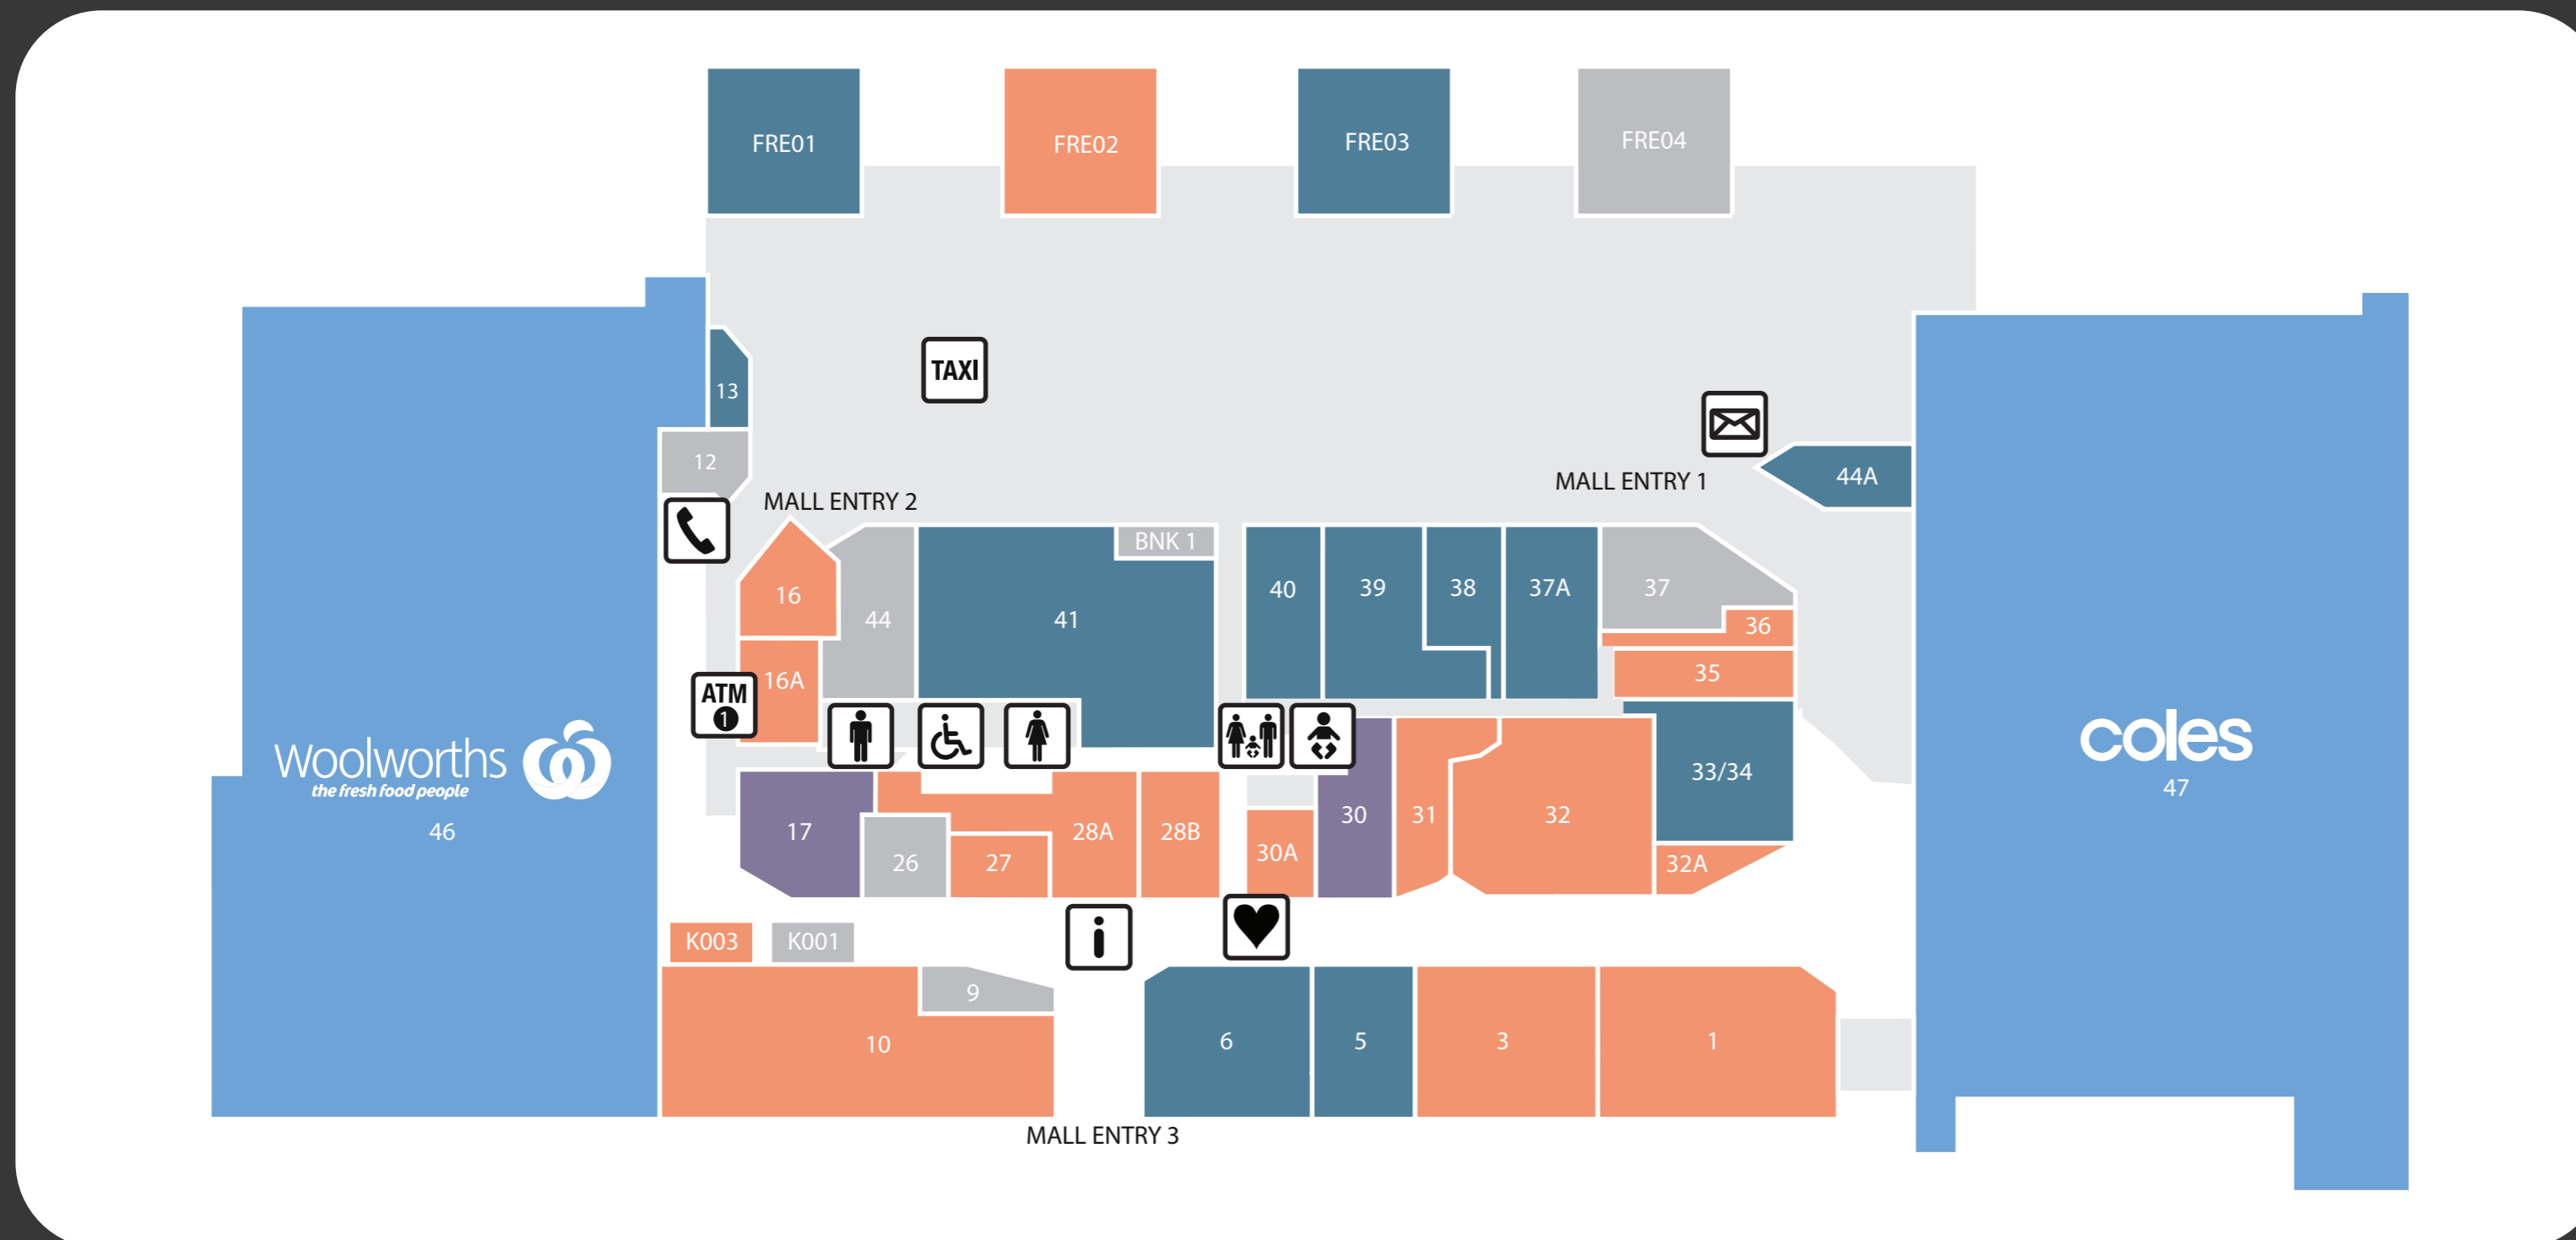

Centre Directory

KEY

- Parents' Room
- Male Toilets
- Female Toilets
- Disabled Toilets
- Post Box
- ATM
- Defibrillator
- Guest Services Desk
- Payphone

MAJORS

- 47 Coles
- 46 Woolworths

FASHION

- WOMEN'S**
- 17 Noranda Boutique

- FOOTWEAR**
- 30 Shoes 4 Less

FOOD & BEVERAGE

- FRESH**
- 38 Bakers Delight
 - 5 Noranda Meats
 - 33 Noranda Patisserie & Bakery

- CAFE/RESTAURANT**
- 39 Capital Café & Kitchen
 - 6 Espresso
 - 44A Noranda Kebab & Gozleme

- Takeaway**
- 37A Domino's
 - 13 Halo Tea
 - FRE03 Red Rooster

- 40 Subway
- BEVERAGES**
- 41 DeVine Cellars
 - FRE01 Liquorland

SERVICES

- BANKS & ATMS**
- ATM 1 Next ATM

- HAIR & BEAUTY**
- 16 Absolutely Beautiful Skin and Body
 - 28B Ash Hair Design Studio
 - 30A CJ Massage
 - 36 F10 Quickcuts
 - 27 Gentle Nails
 - 16A Noranda Barber Shop

- HEALTH SERVICES**
- 10 XO Fitness
 - FRE02 Chemmart
 - FRE02 Noranda Medical Centre
 - 35 Noranda Eyecare
 - 32 Noranda Feelgood Pharmacy
 - 31 Noranda Palms Medical
 - 32A Western Diagnostic Pathology