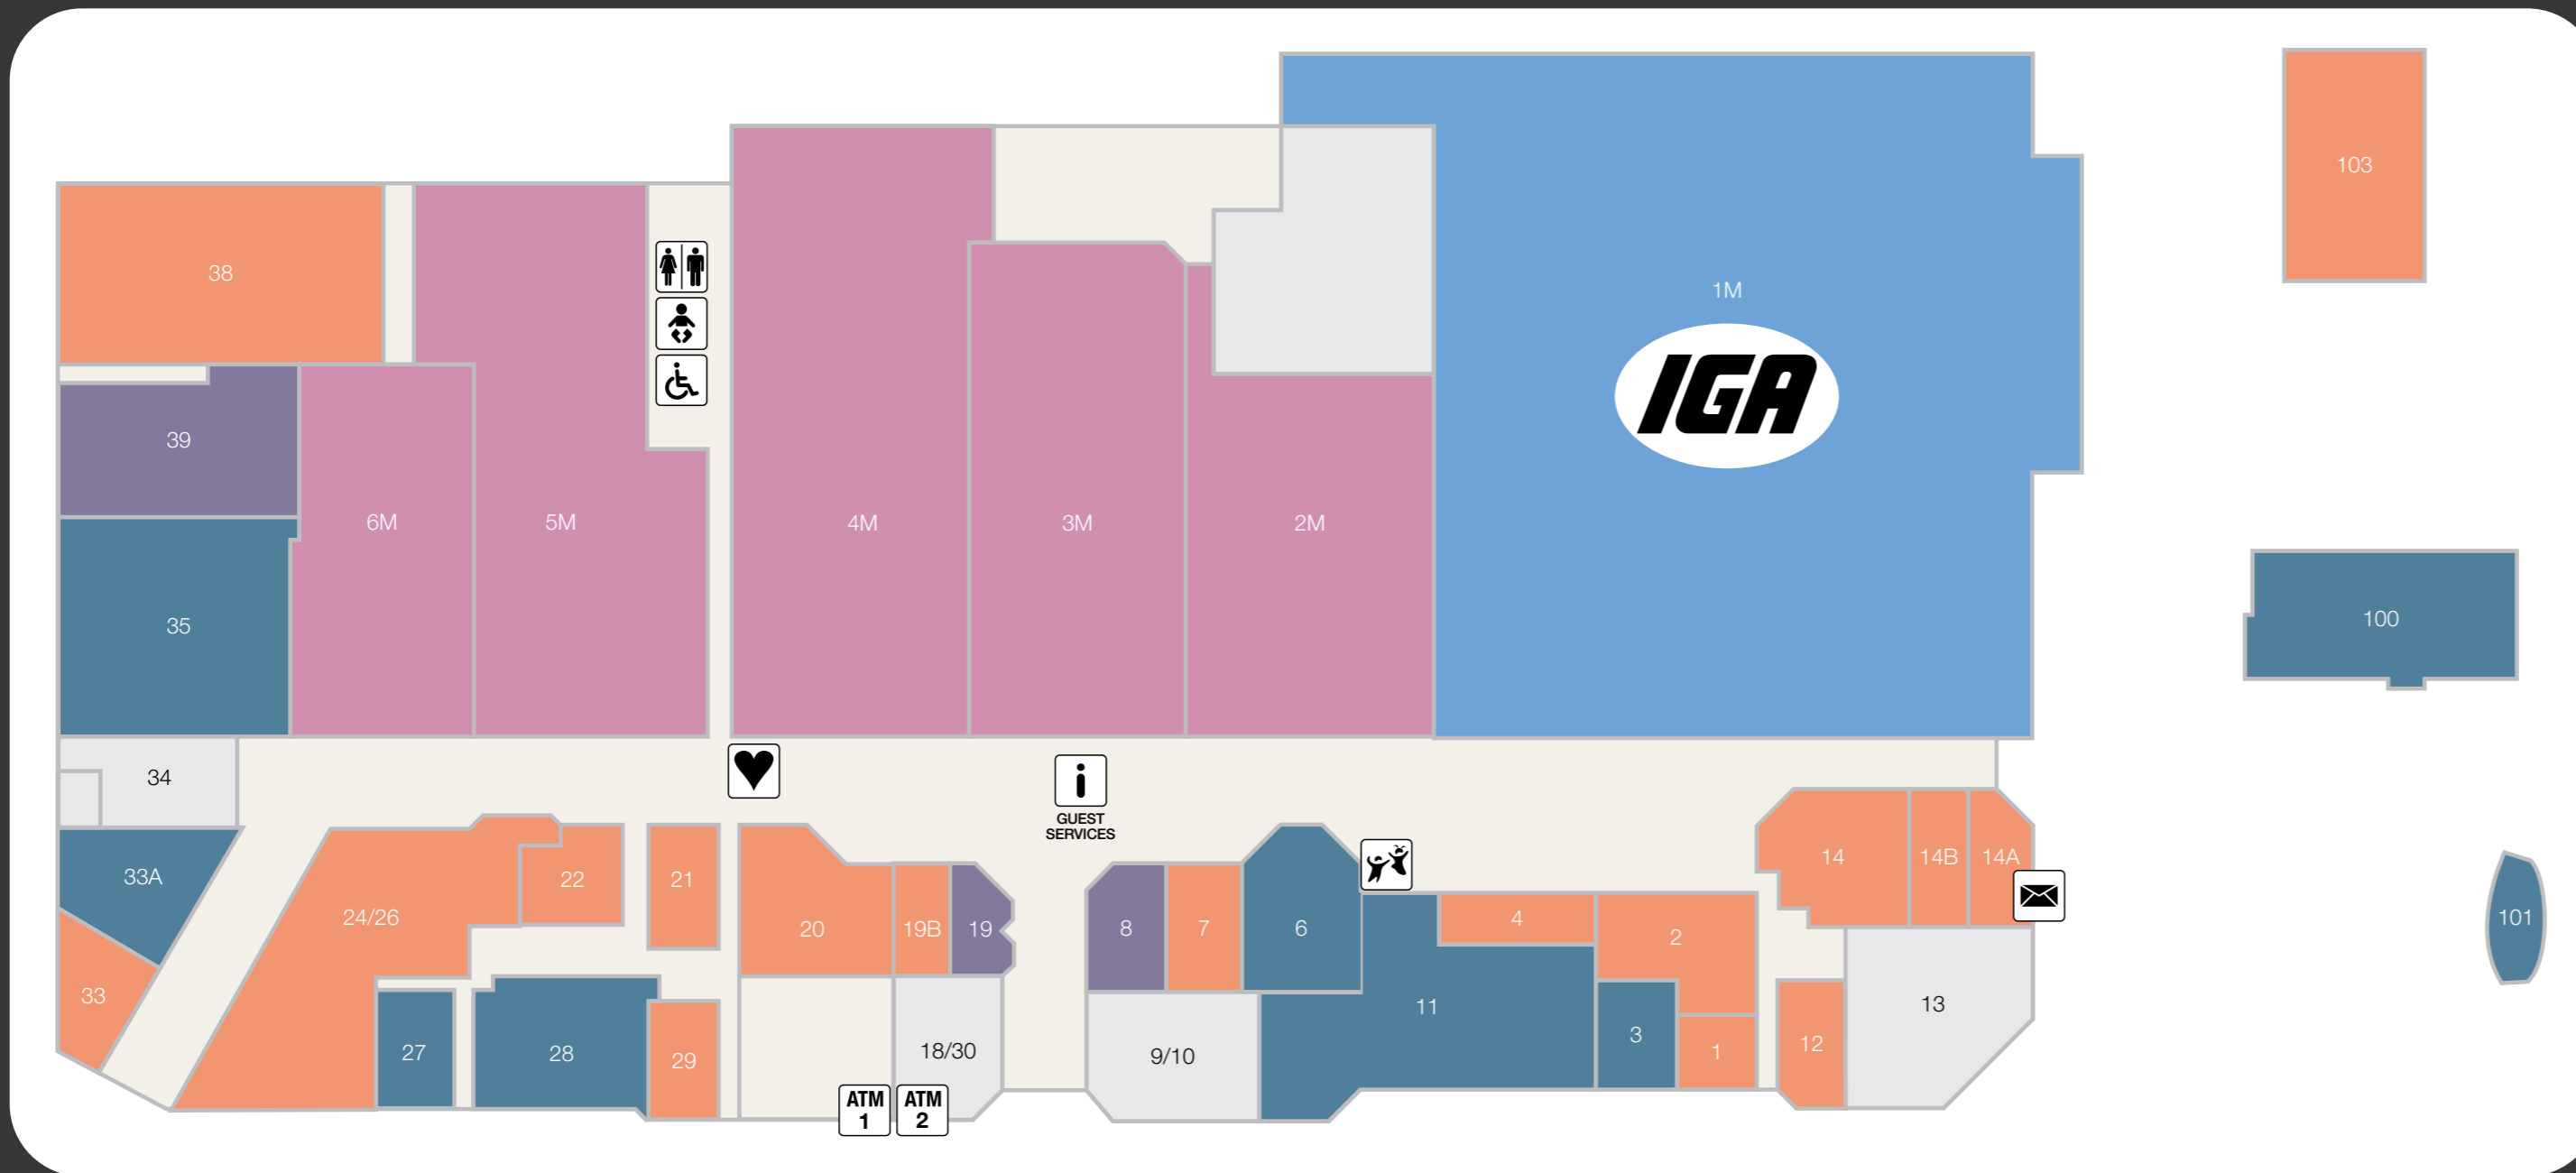

Centre Directory

SERVICES

HAIR AND BEAUTY

- 14B Bella Nail Studio
- 21 Price Cutters for Hair

LOTTO AND NEWSAGENCY

- 2 Australia Post
- 14 Newpark Lottery Centre

BANKS AND ATMS

- 13 Commonwealth Bank
- ATM 1 NAB ATM
- ATM 2 ProsegurATM

HEALTH

- 4 Crystal Vision Optometrist
- 22 Zhao Massage

OTHER

- 20 Gem Stop
- 33 Girrawheen Family Shop
- 12 Ha Hai Money Transfer
- 14A iTech Services
- 7 JR Store
- 38 Play Kool Childcare & Kindy
- 19B Right Fit Alterations
- 103 Shell Girrawheen/ Coles Express
- 29 Successful Leaders Real Estate
- 1 Success Tax Professionals

LEISURE

- 24-26 Anytime Fitness

MAJORS

- 1M Supa IGA

MINI MAJORS

- 3M Newpark Medical Centre
- 5M Reject Shop
- 2M Rivers Clearance Outlet
- 6M Save the Children Op Shop
- 4M Wizard Pharmacy

FOOD & BEVERAGE

FRESH

- 11 Hong Phat Asian Grocer
- 33A Newpark Bakery

CAFÉ/RESTAURANT

- 3 Bánh Mi Vững Tàu
- 100 Hungry Jacks
- 101 Muzz Buzz
- 28 Subway
- 6 Adidaz Café
- 27 Viet Long Noodle House

BEVERAGES

- 35 Liquor Stax

FASHION

WOMEN

- 8 Chicline

UNISEX

- 39 Vinnies

JEWELLERY & ACCESSORIES

- 19 Kim Hahn Jewellers

KEY

- Parents' Room
- ATM
- Kids Zone
- Male & Female Toilets
- Post Box
- Guest Services Desk
- Accessible Toilets
- Defibrillator