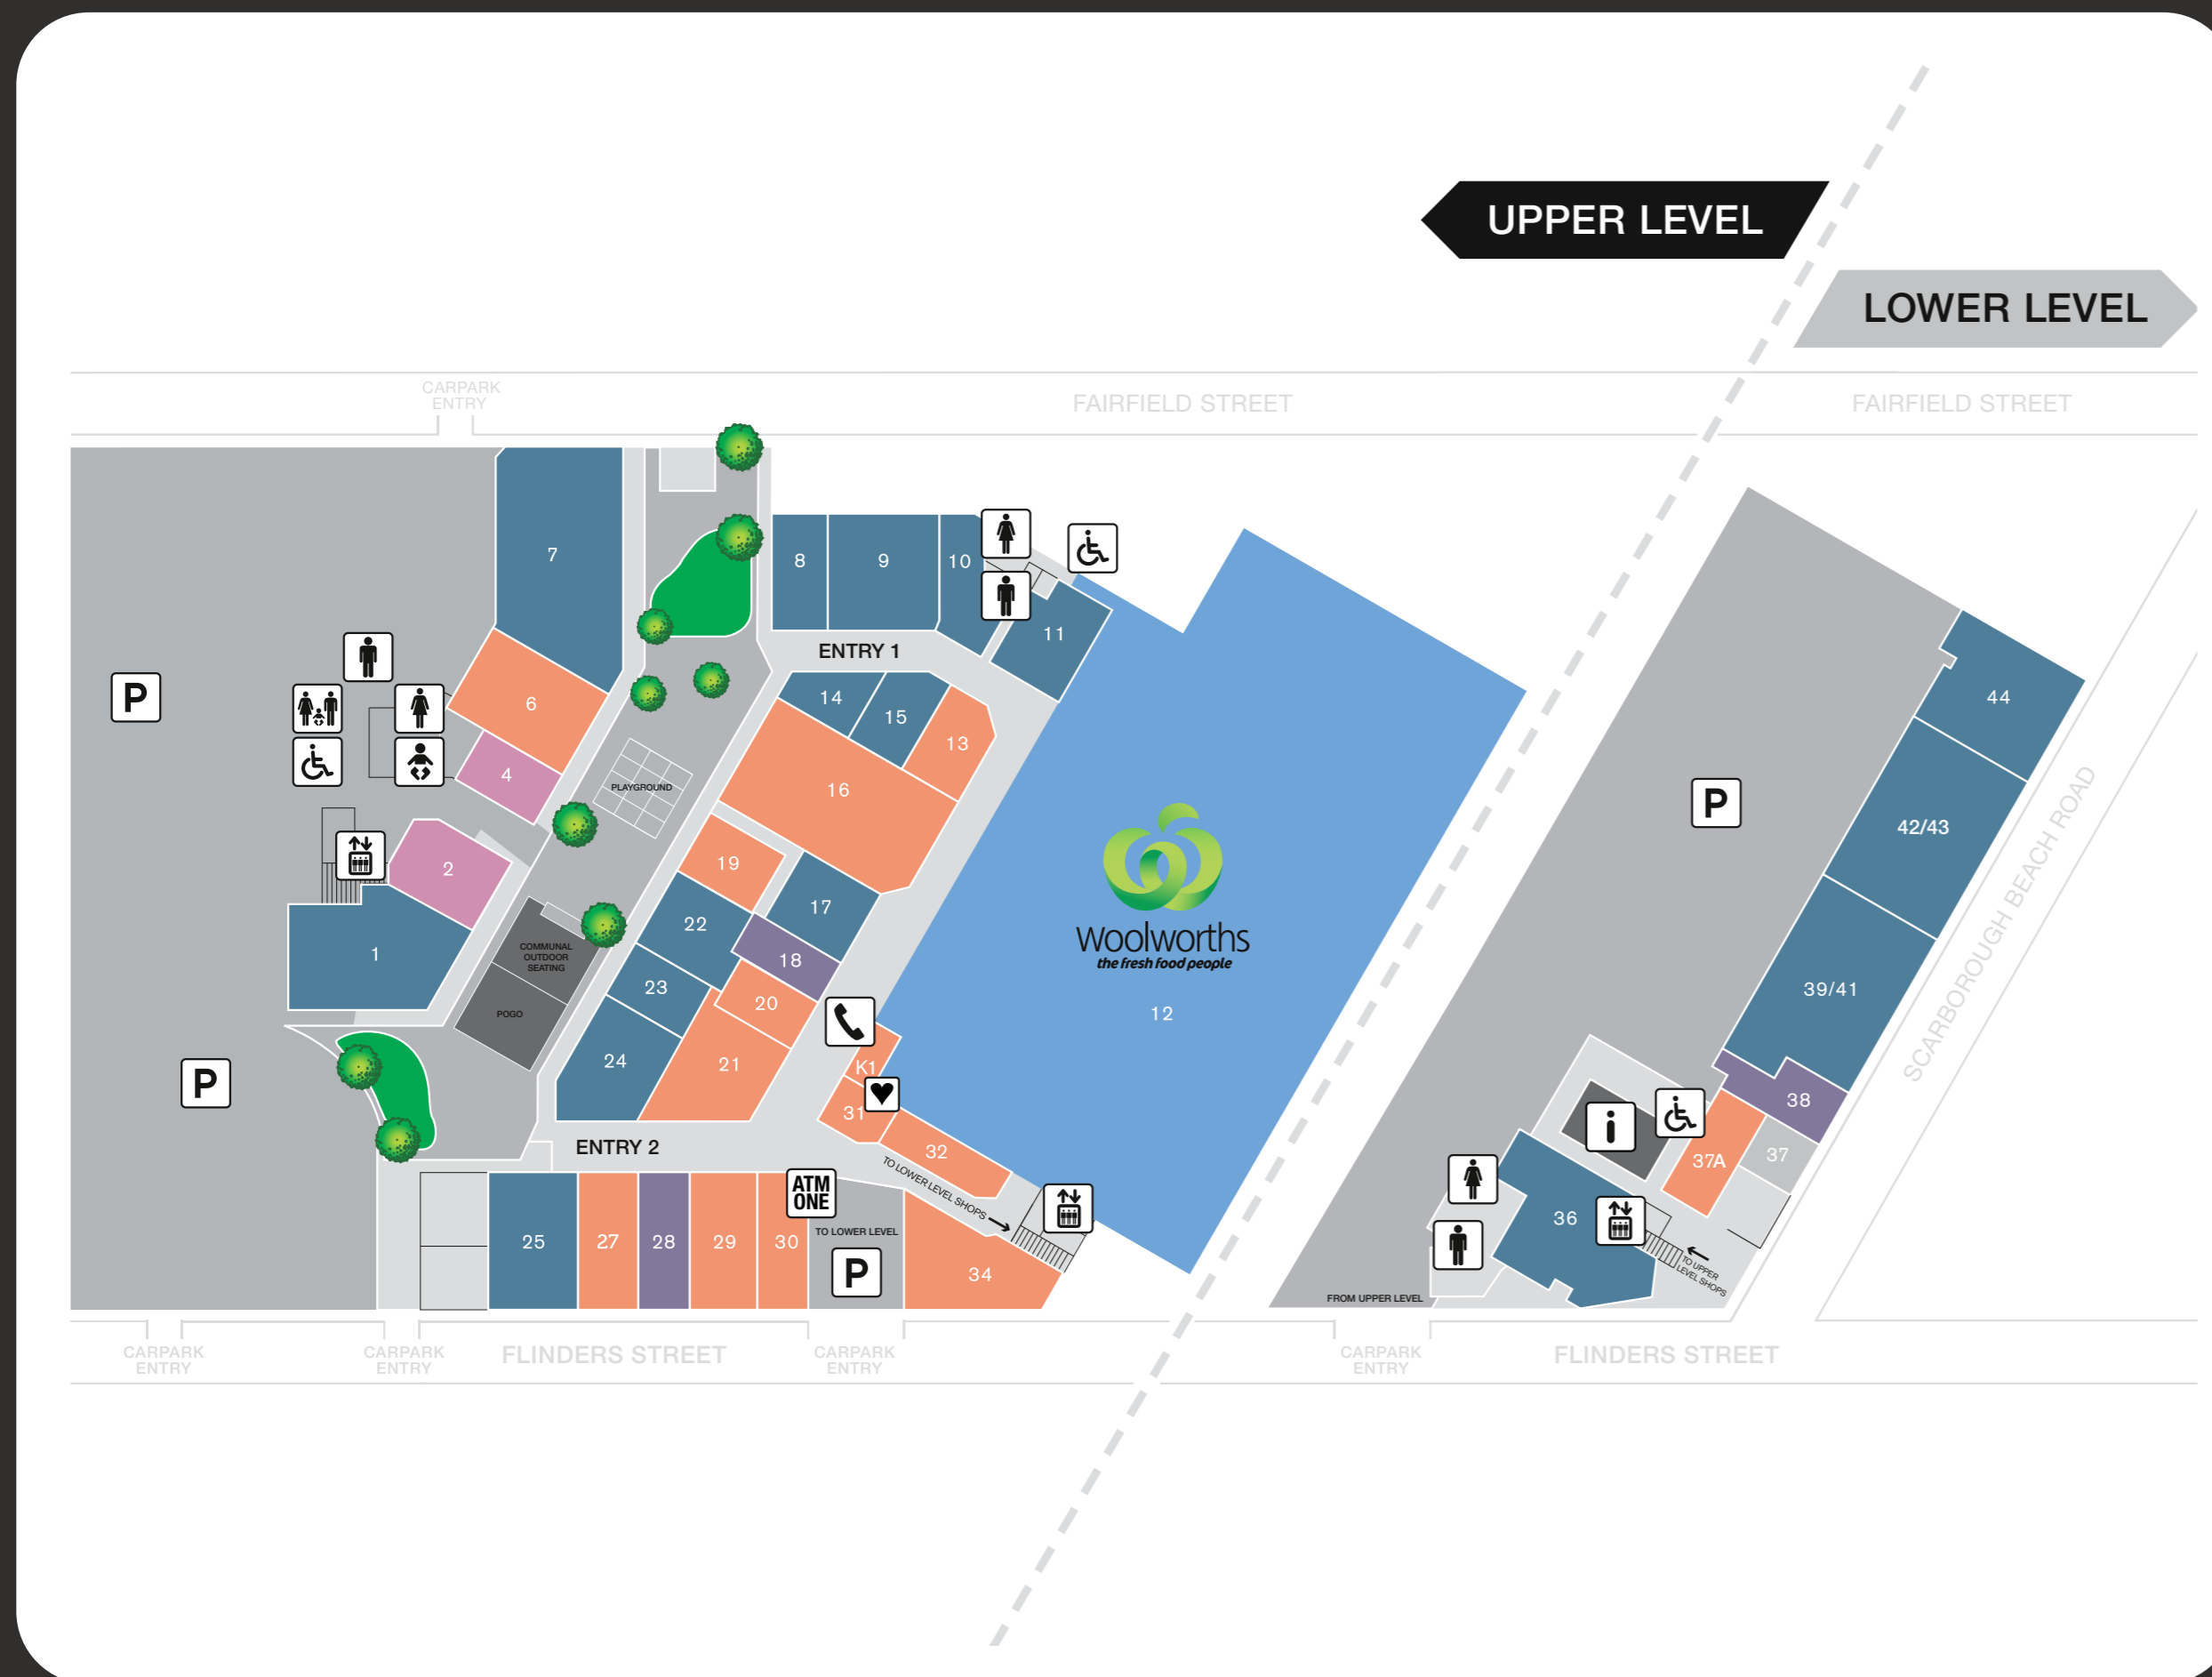

Centre Directory

MAJORS

- 12 Woolworths

FOOD & BEVERAGE

FRESH

- 8 Barrett's Bakery
- 9 The Mezz Fresh Produce
- 17 JPs Bakehouse
- 10 Meat & Mains
- 15 Mt Hawthorn Health Foods
- 25 The Source Bulk Foods

CAFE/RESTAURANT/TAKEAWAY

- 41 Affogatto Gelateria and Espresso Bar
- 24 Carina's Kitchen
- 36 Drasko's Hot Chicken
- 11 Fumi Sushi
- 14 Gourmet Seafood
- 22 Little C's Pizzeria and Café
- 42 Lucy Luu's
- 23 Mt Hawthorn Fish & Chips
- 1 Pogo
- 39 Spritz
- 44 Tamarind Cambodian Asian Cuisine

BEVERAGES

- 7 BWS

FASHION

JEWELLERY & ACCESSORIES

- 28 Evelee Boutique
- 18 Pepper Shoes
- 38 Torso

GIFTS & HOMEWARES

- 2 Blossom Tree Toys
- 4 Code Bloom

SERVICES