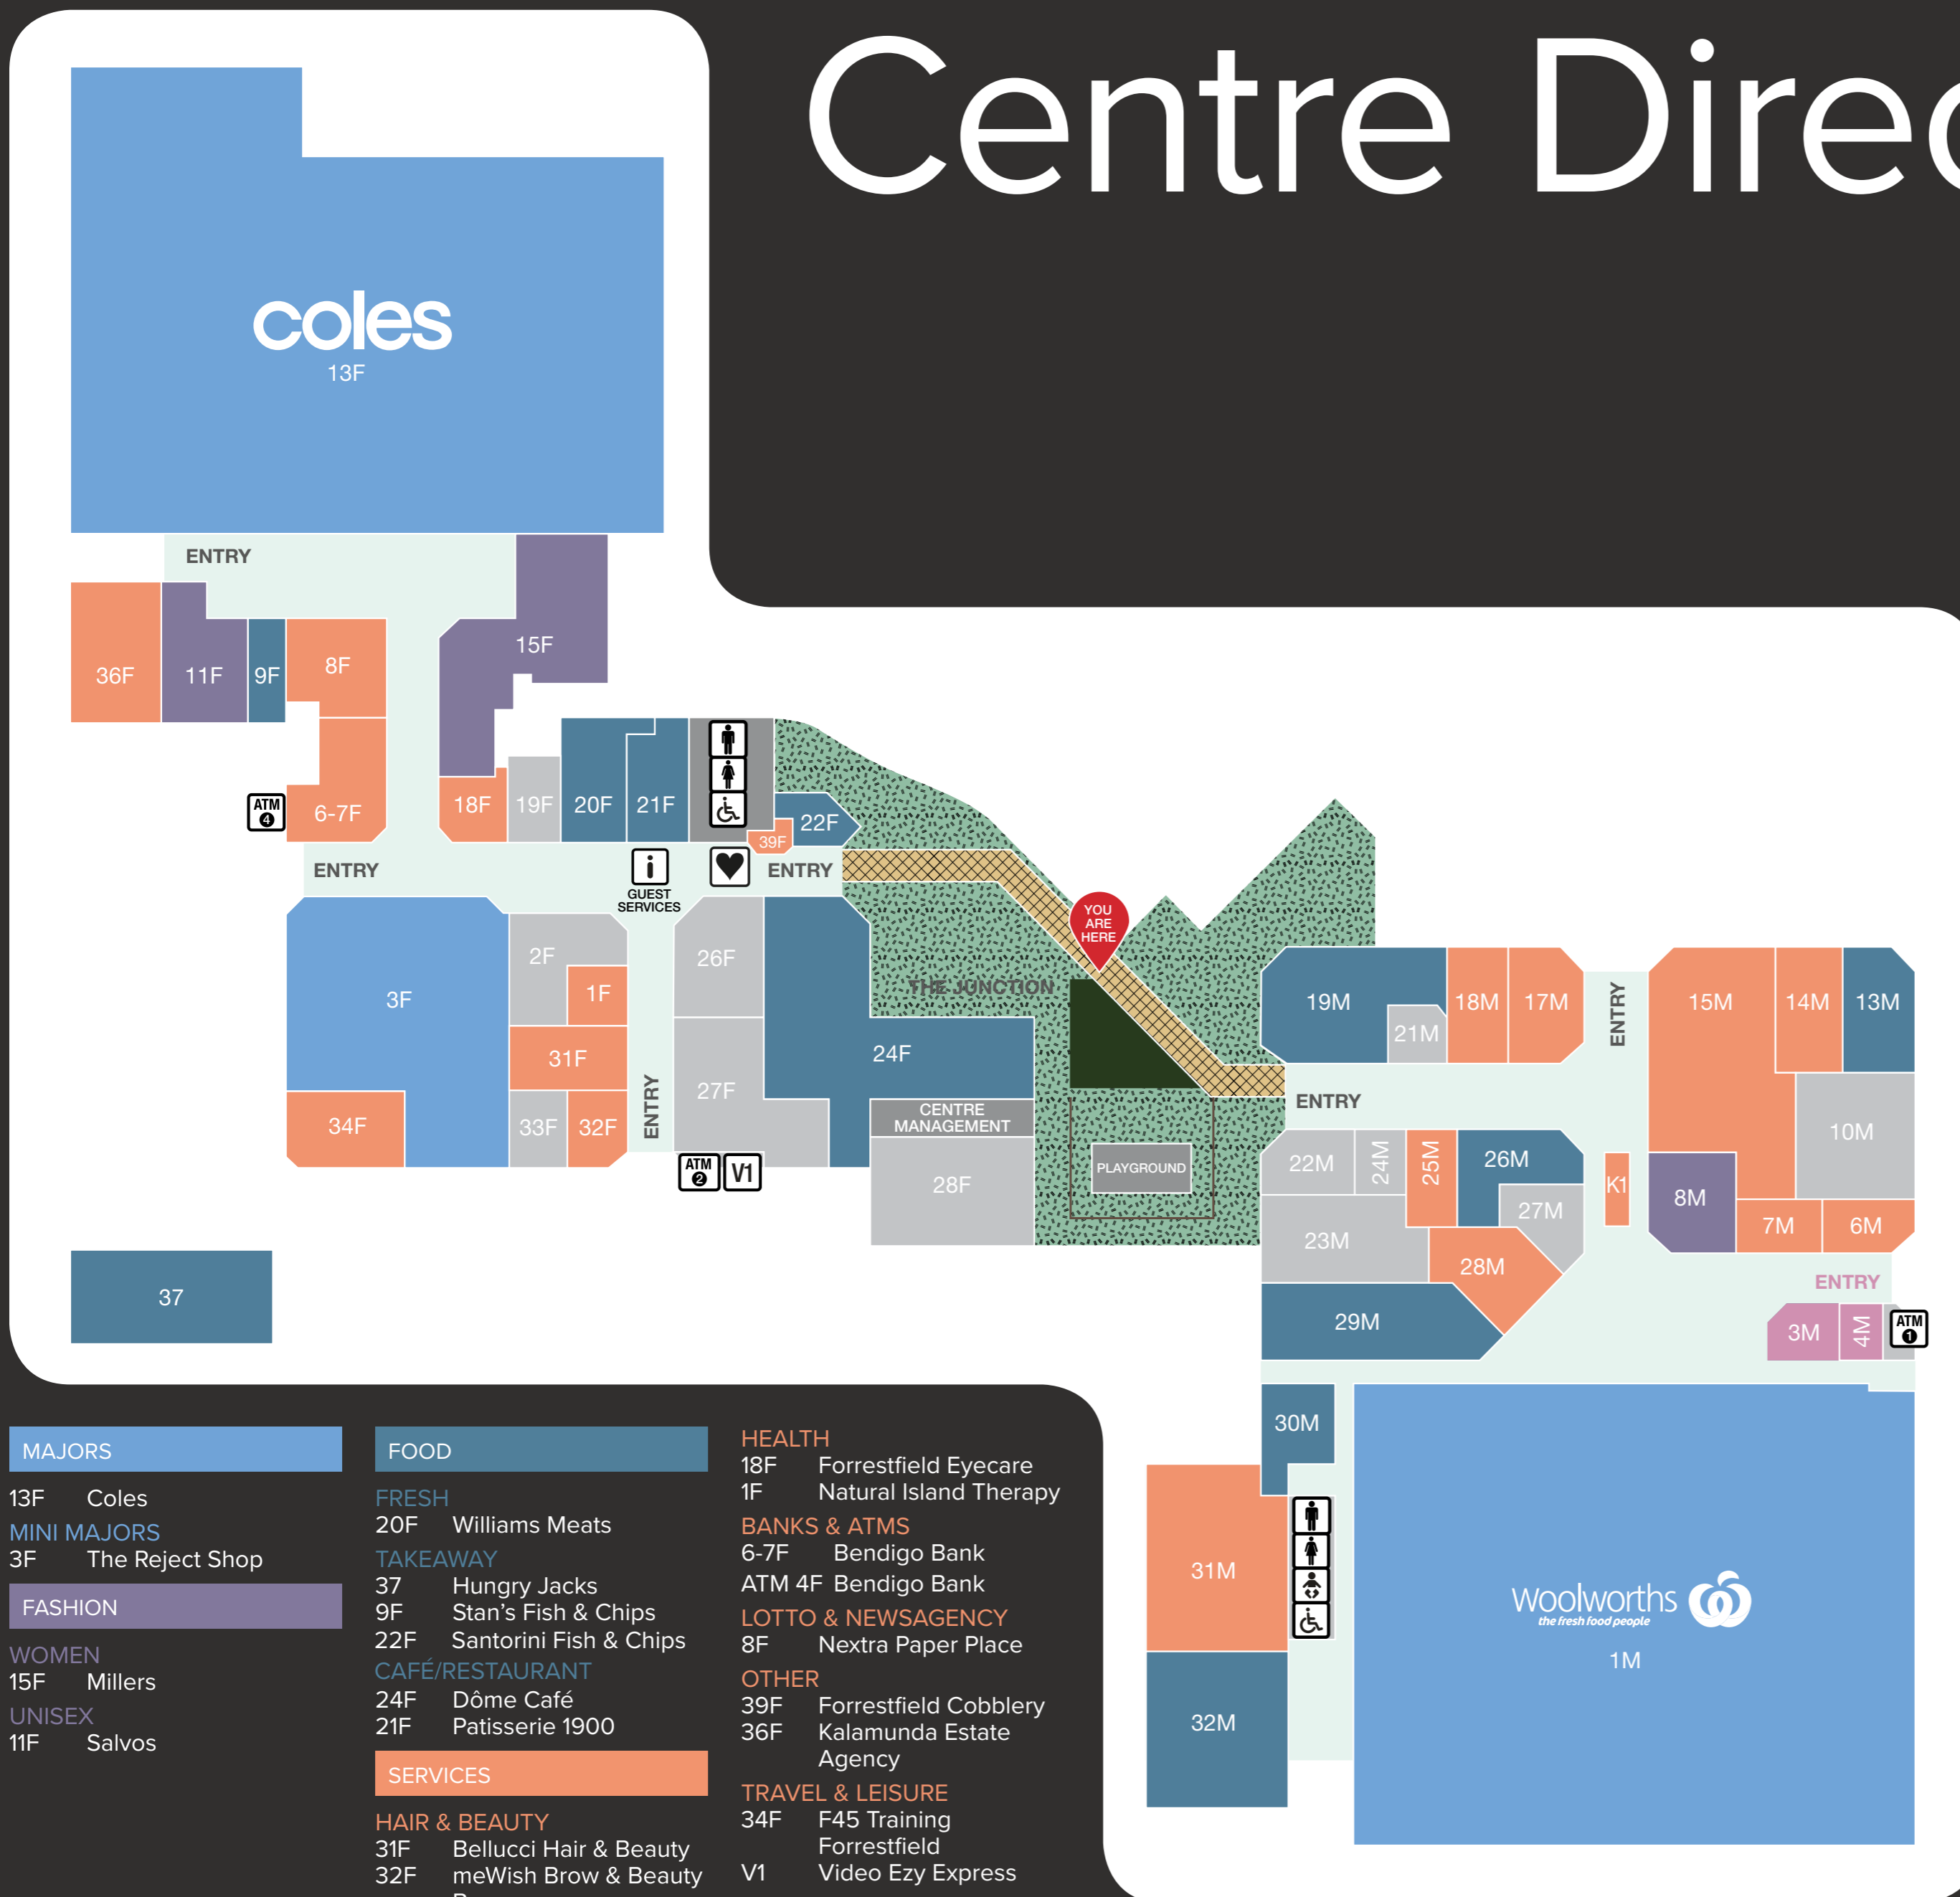

Centre Directory

MAJORS	CAFÉ/RESTAURANT	SERVICES
1M Woolworths	26M Food Fellas Café	HAIR & BEAUTY
FASHION	19M The Local Shack	25M Halo for Hair
WOMEN	30M Wonder Sisters	25M Nailed
8M Rockmans	BEVERAGES	28M Shape Up Barbertown
FOOD	29M BWS	HEALTH
FRESH	GIFTS & HOMEWARES	15M Priceline Pharmacy
32M Le's Family Fresh	4M Forrestfield Florist	7M The Vitamin Outlet
TAKEAWAY	3M Smokemart & Gift Box	LOTTO & NEWSAGENCY
13M Domino's Pizza		18M Australia Post
		17M Forrestfield Newpower
		OTHER
		14M H&R Block
		31M Professionals
		K1 Westech Repairs

MAJORS	FOOD	HEALTH
13F Coles	FRESH	18F Forrestfield Eyecare
MINI MAJORS	20F Williams Meats	1F Natural Island Therapy
3F The Reject Shop	TAKEAWAY	BANKS & ATMS
FASHION	37 Hungry Jacks	6-7F Bendigo Bank
WOMEN	9F Stan's Fish & Chips	ATM 4F Bendigo Bank
15F Millers	22F Santorini Fish & Chips	LOTTO & NEWSAGENCY
UNISEX	CAFÉ/RESTAURANT	8F Nextra Paper Place
11F Salvos	24F Dôme Café	OTHER
	21F Patisserie 1900	39F Forrestfield Cobbler
	SERVICES	36F Kalamunda Estate Agency
	HAIR & BEAUTY	TRAVEL & LEISURE
	31F Bellucci Hair & Beauty	34F F45 Training
	32F meWish Brow & Beauty Bar	Forreestfield
		V1 Video Ezy Express

KEY	
	Parking
	Parents' Room
	Male Toilets
	Female Toilets
	Disabled Toilets
	Post Box
	ATM
	Defibrillator
	Guest Services Desk