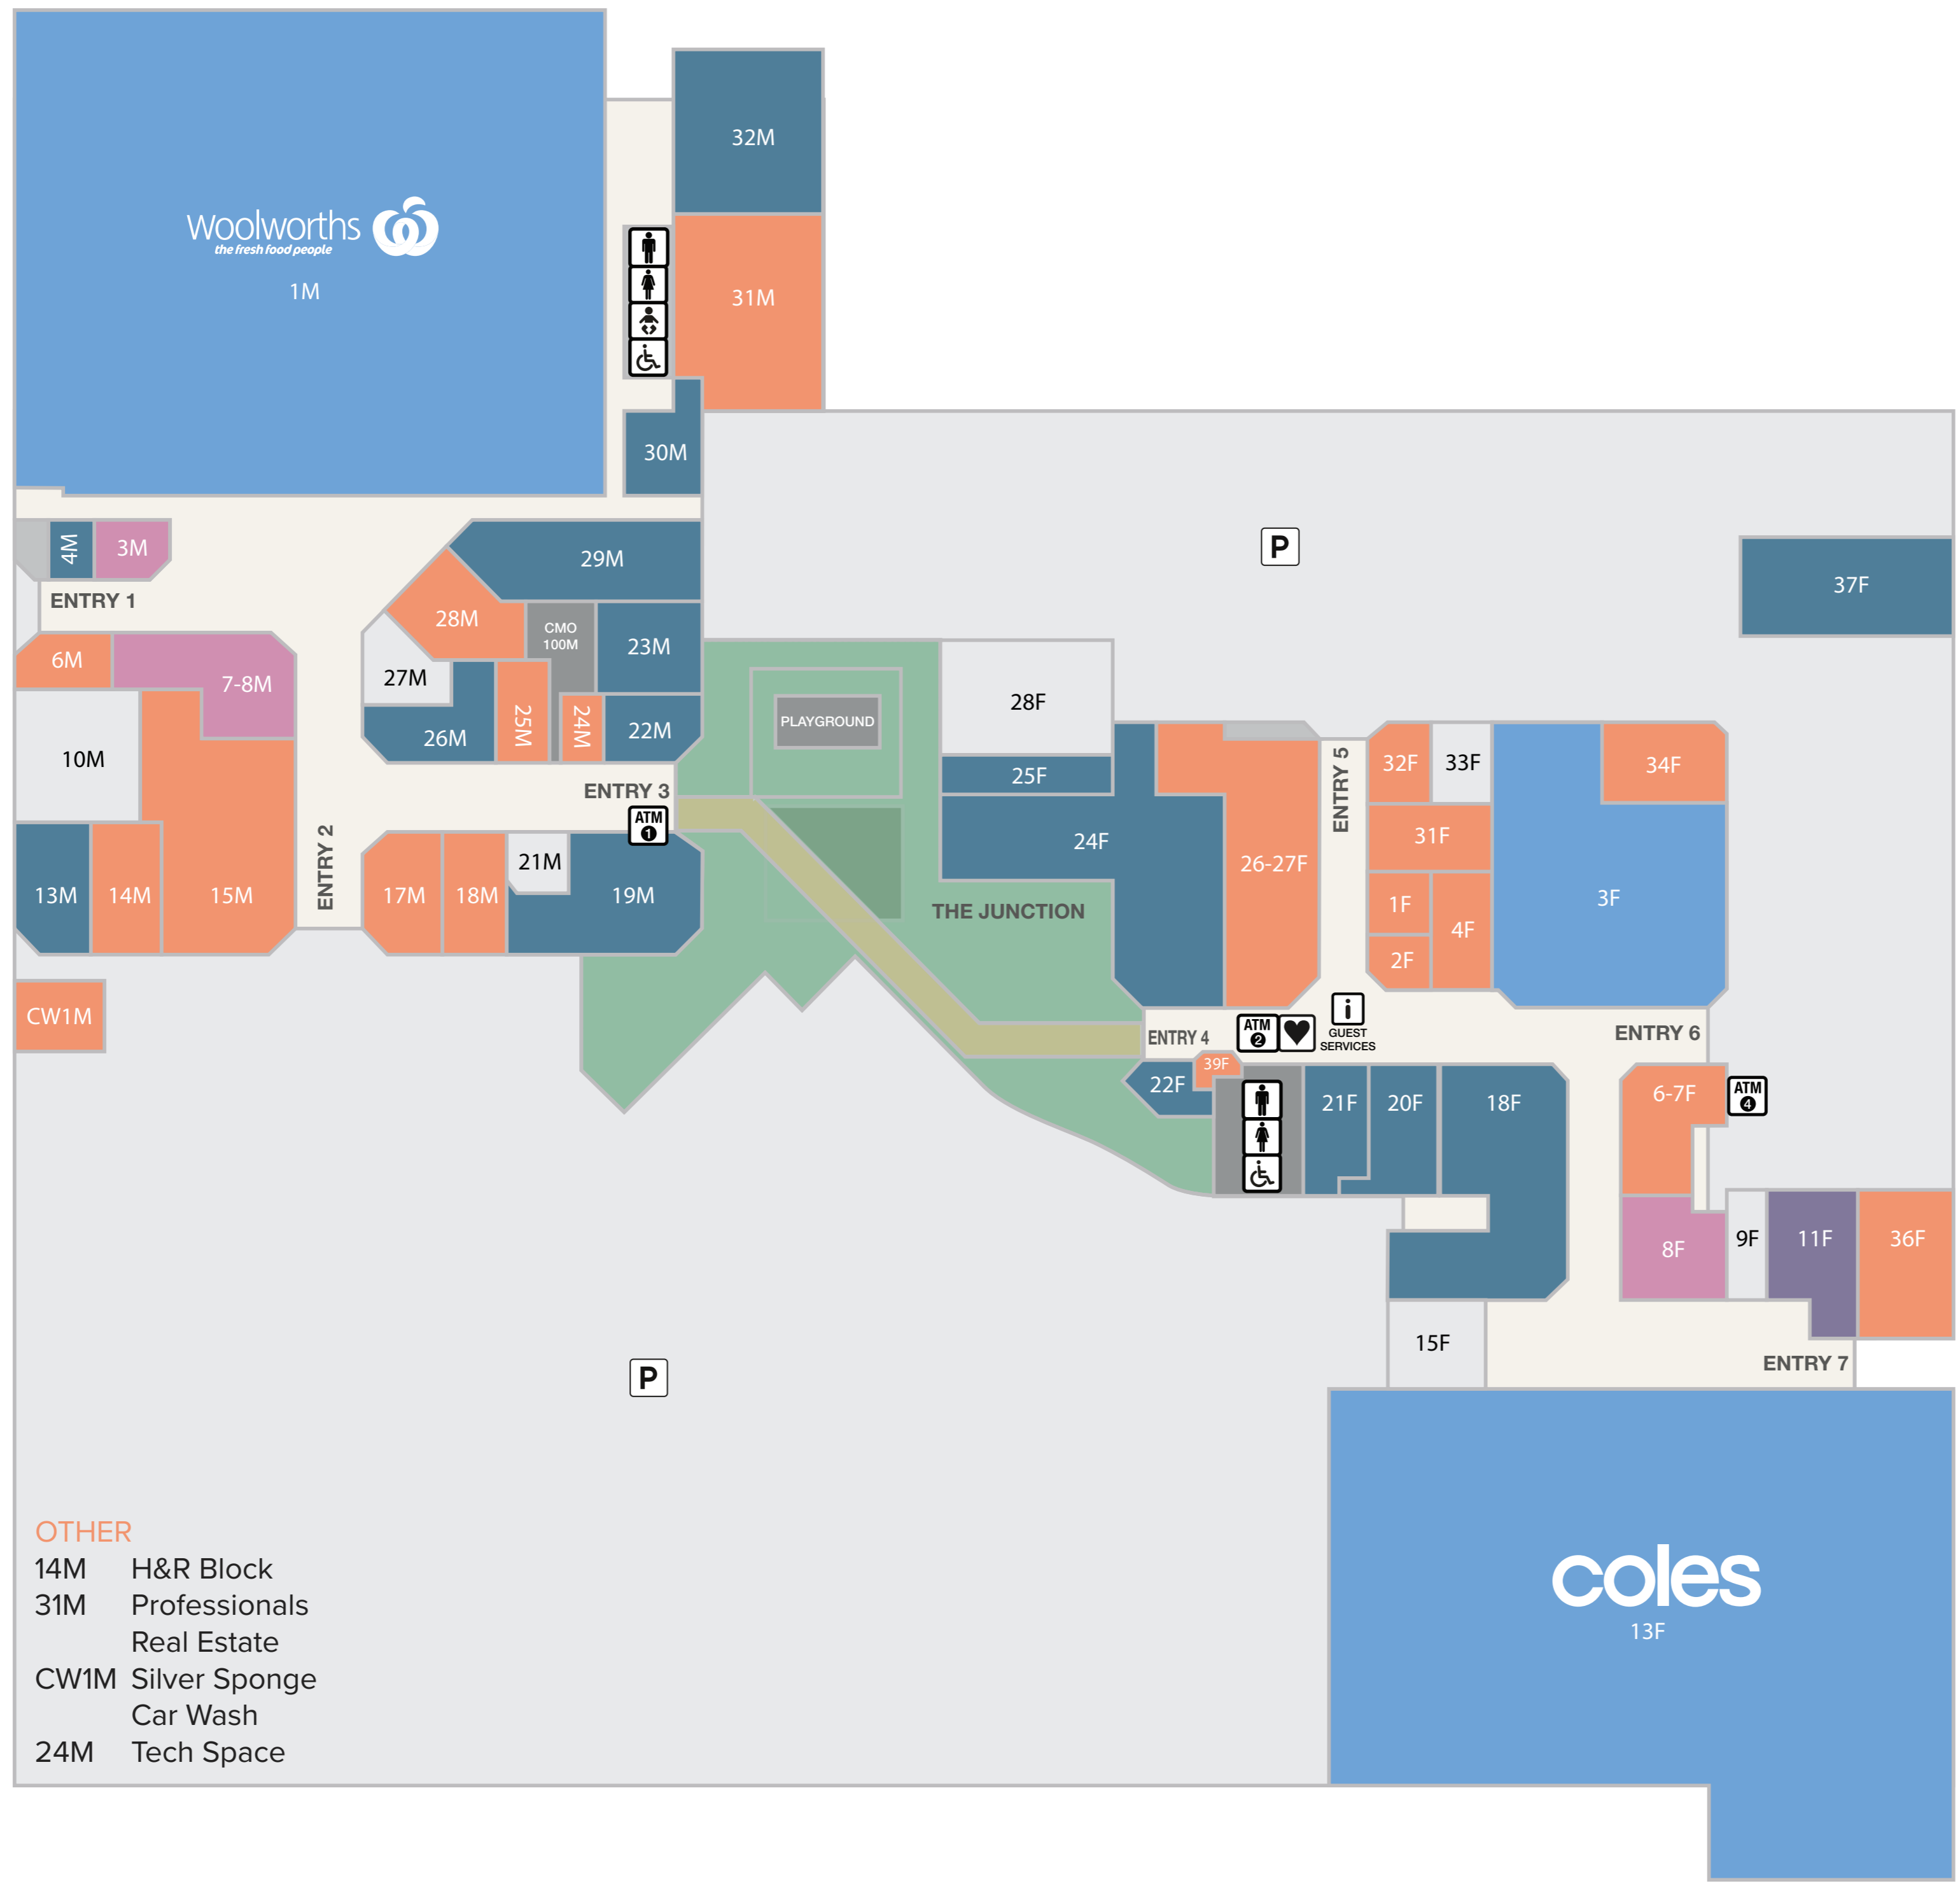

MAJORS

1M Woolworths

FOOD

TAKEAWAY

13M Domino's Pizza
4M Vie-J Sushi

CAFÉ/RESTAURANT

30M Cheesecake Shop
26M Food Fellas Café
22M Forrestfield Kebab House
23M Zambrero's

BEVERAGES

29M BWS

GIFTS & HOMEWARES

7-8M Crazy Bazaar
3M Smokemart & Gift Box
21M Save the Children (Books)

SERVICES

HAIR & BEAUTY

6M Halo for Hair
25M Nailed
28M Rad Cuts

HEALTH

15M Priceline Pharmacy

BANKS & ATMS

ATM1 ATM X

LOTTO & NEWSAGENCY

18M Australia Post
17M Marketplace News

OTHER

14M H&R Block
31M Professionals Real Estate
CW1M Silver Sponge Car Wash
24M Tech Space

MAJORS

13F Coles

MINI MAJORS

3F The Reject Shop

FASHION

UNISEX

11F Save the Children

FOOD

FRESH

18F Le's Family Fresh
20F Williams Meats

TAKEAWAY

37F Hungry Jacks
22F Santorini Fish & Chips

CAFÉ/RESTAURANT

24F Dôme Café
21F Patisserie 1900

BEVERAGES

25F Chatime

GIFTS & HOMEWARES

8F Nextra Paper Place

SERVICES

HAIR & BEAUTY

31F Bellucci Hair & Beauty
32F meWish Brow & Beauty Bar

HEALTH

2F Expert Hearing Australia
4F Forrestfield Eyecare
1F Health Plus Massage

BANKS & ATMS

ATM2 ATM X
ATM4 Bendigo Bank
6-7F Bendigo Bank

OTHER

26-27F Forrestfield Library
39F Forrestfield Cobblery
36F Kalamunda Estate Agency

TRAVEL & LEISURE

34F F45 Training Forrestfield

KEY

- Parking
- Post Box
- Parents' Room
- ATM
- Male Toilets
- Defibrillator
- Female Toilets
- Guest Services Desk
- Disabled Toilets