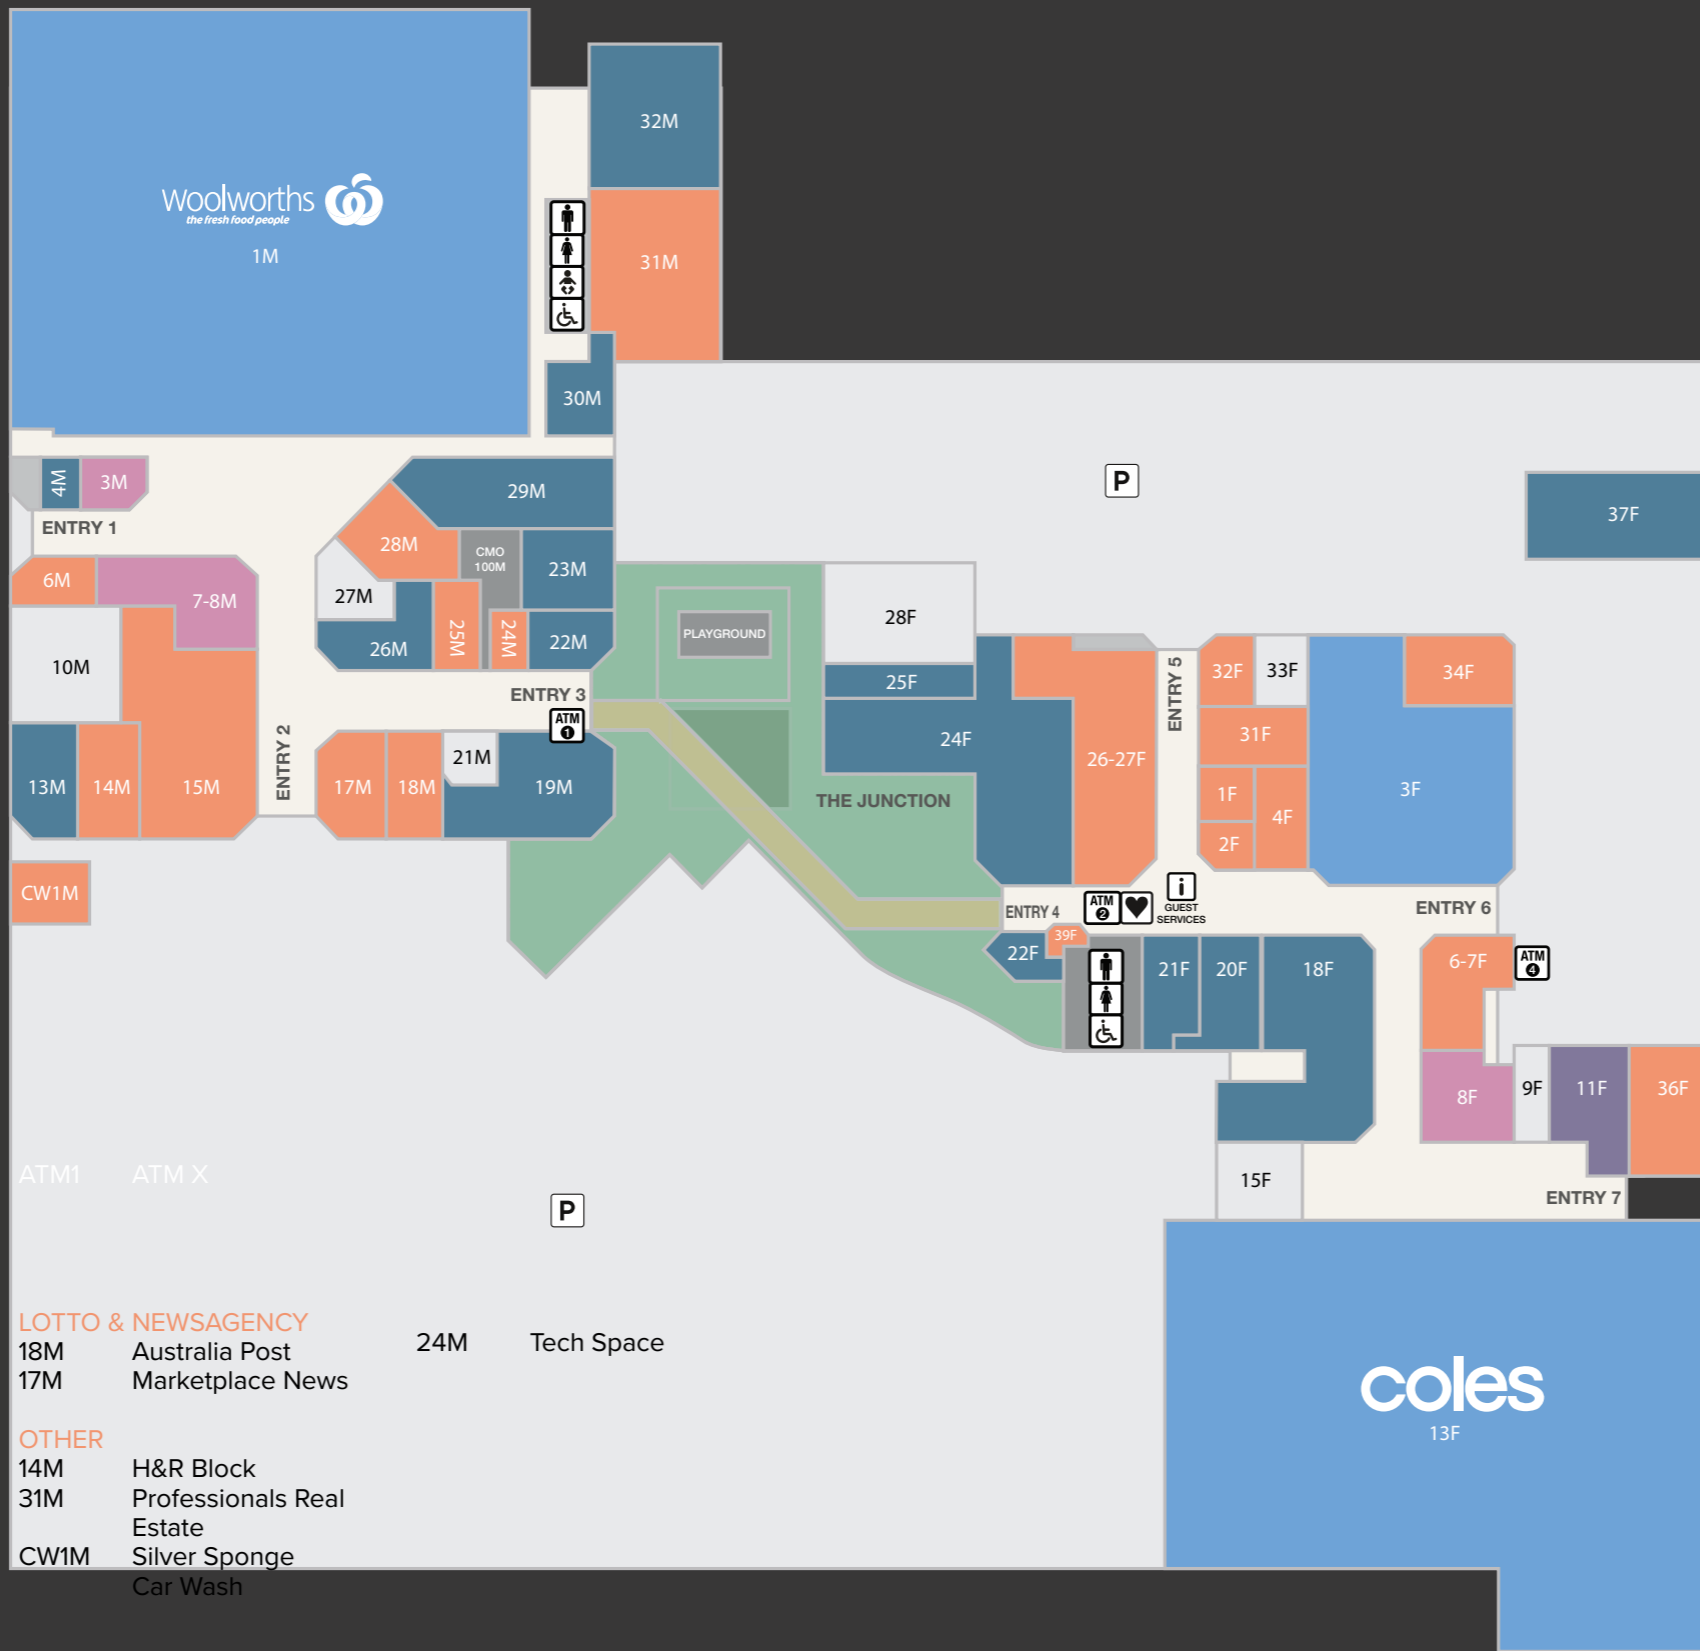

Centre Directory

MAJORS

1M Woolworths

FOOD

TAKEAWAY

13M Domino's Pizza
4F Vie-J Sushi

CAFÉ/RESTAURANT

26M Food Fellas Café
22M Forrestfield Kebab House
19M The Local Shack
23M Zambrero's

BEVERAGES

29M BWS

GIFTS & HOMEWARES

7-8M Crazy Bazaar
3M Smokemart & Gift Box
21M Save the Children (Books)

SERVICES

HAIR & BEAUTY

6M Halo for Hair
25M Nailed
28M Rad Cuts

HEALTH

15M Priceline Pharmacy

BANKS & ATMS

MAJORS

13F Coles

MINI MAJORS

3F The Reject Shop

FASHION

UNISEX

11F Save the Children

FOOD

FRESH

15F Le's Family Fresh
20F Williams Meats

TAKEAWAY

37F Hungry Jacks
22F Santorini Fish & Chips

CAFÉ/RESTAURANT

24F Dôme Café
21F Patisserie 1900

BEVERAGES

25F Chatime

GIFTS & HOMEWARES

8F Nextra Paper Place

SERVICES

HAIR & BEAUTY

31F Bellucci Hair & Beauty
32F meWish Brow & Beauty Bar

HEALTH

2F Expert Hearing Australia
4F Forrestfield Eyecare
1F Health Plus Massage

BANKS & ATMS

ATM2 ATM X
ATM 4 Bendigo Bank
6-7F Bendigo Bank

OTHER

39F Forrestfield Cobbley
36F Kalamunda Estate Agency

TRAVEL & LEISURE

34F F45 Training
Forreestfield

KEY

- Parking
- Parents' Room
- Male Toilets
- Female Toilets
- Disabled Toilets
- Post Box
- ATM
- Defibrillator
- Guest Services Desk