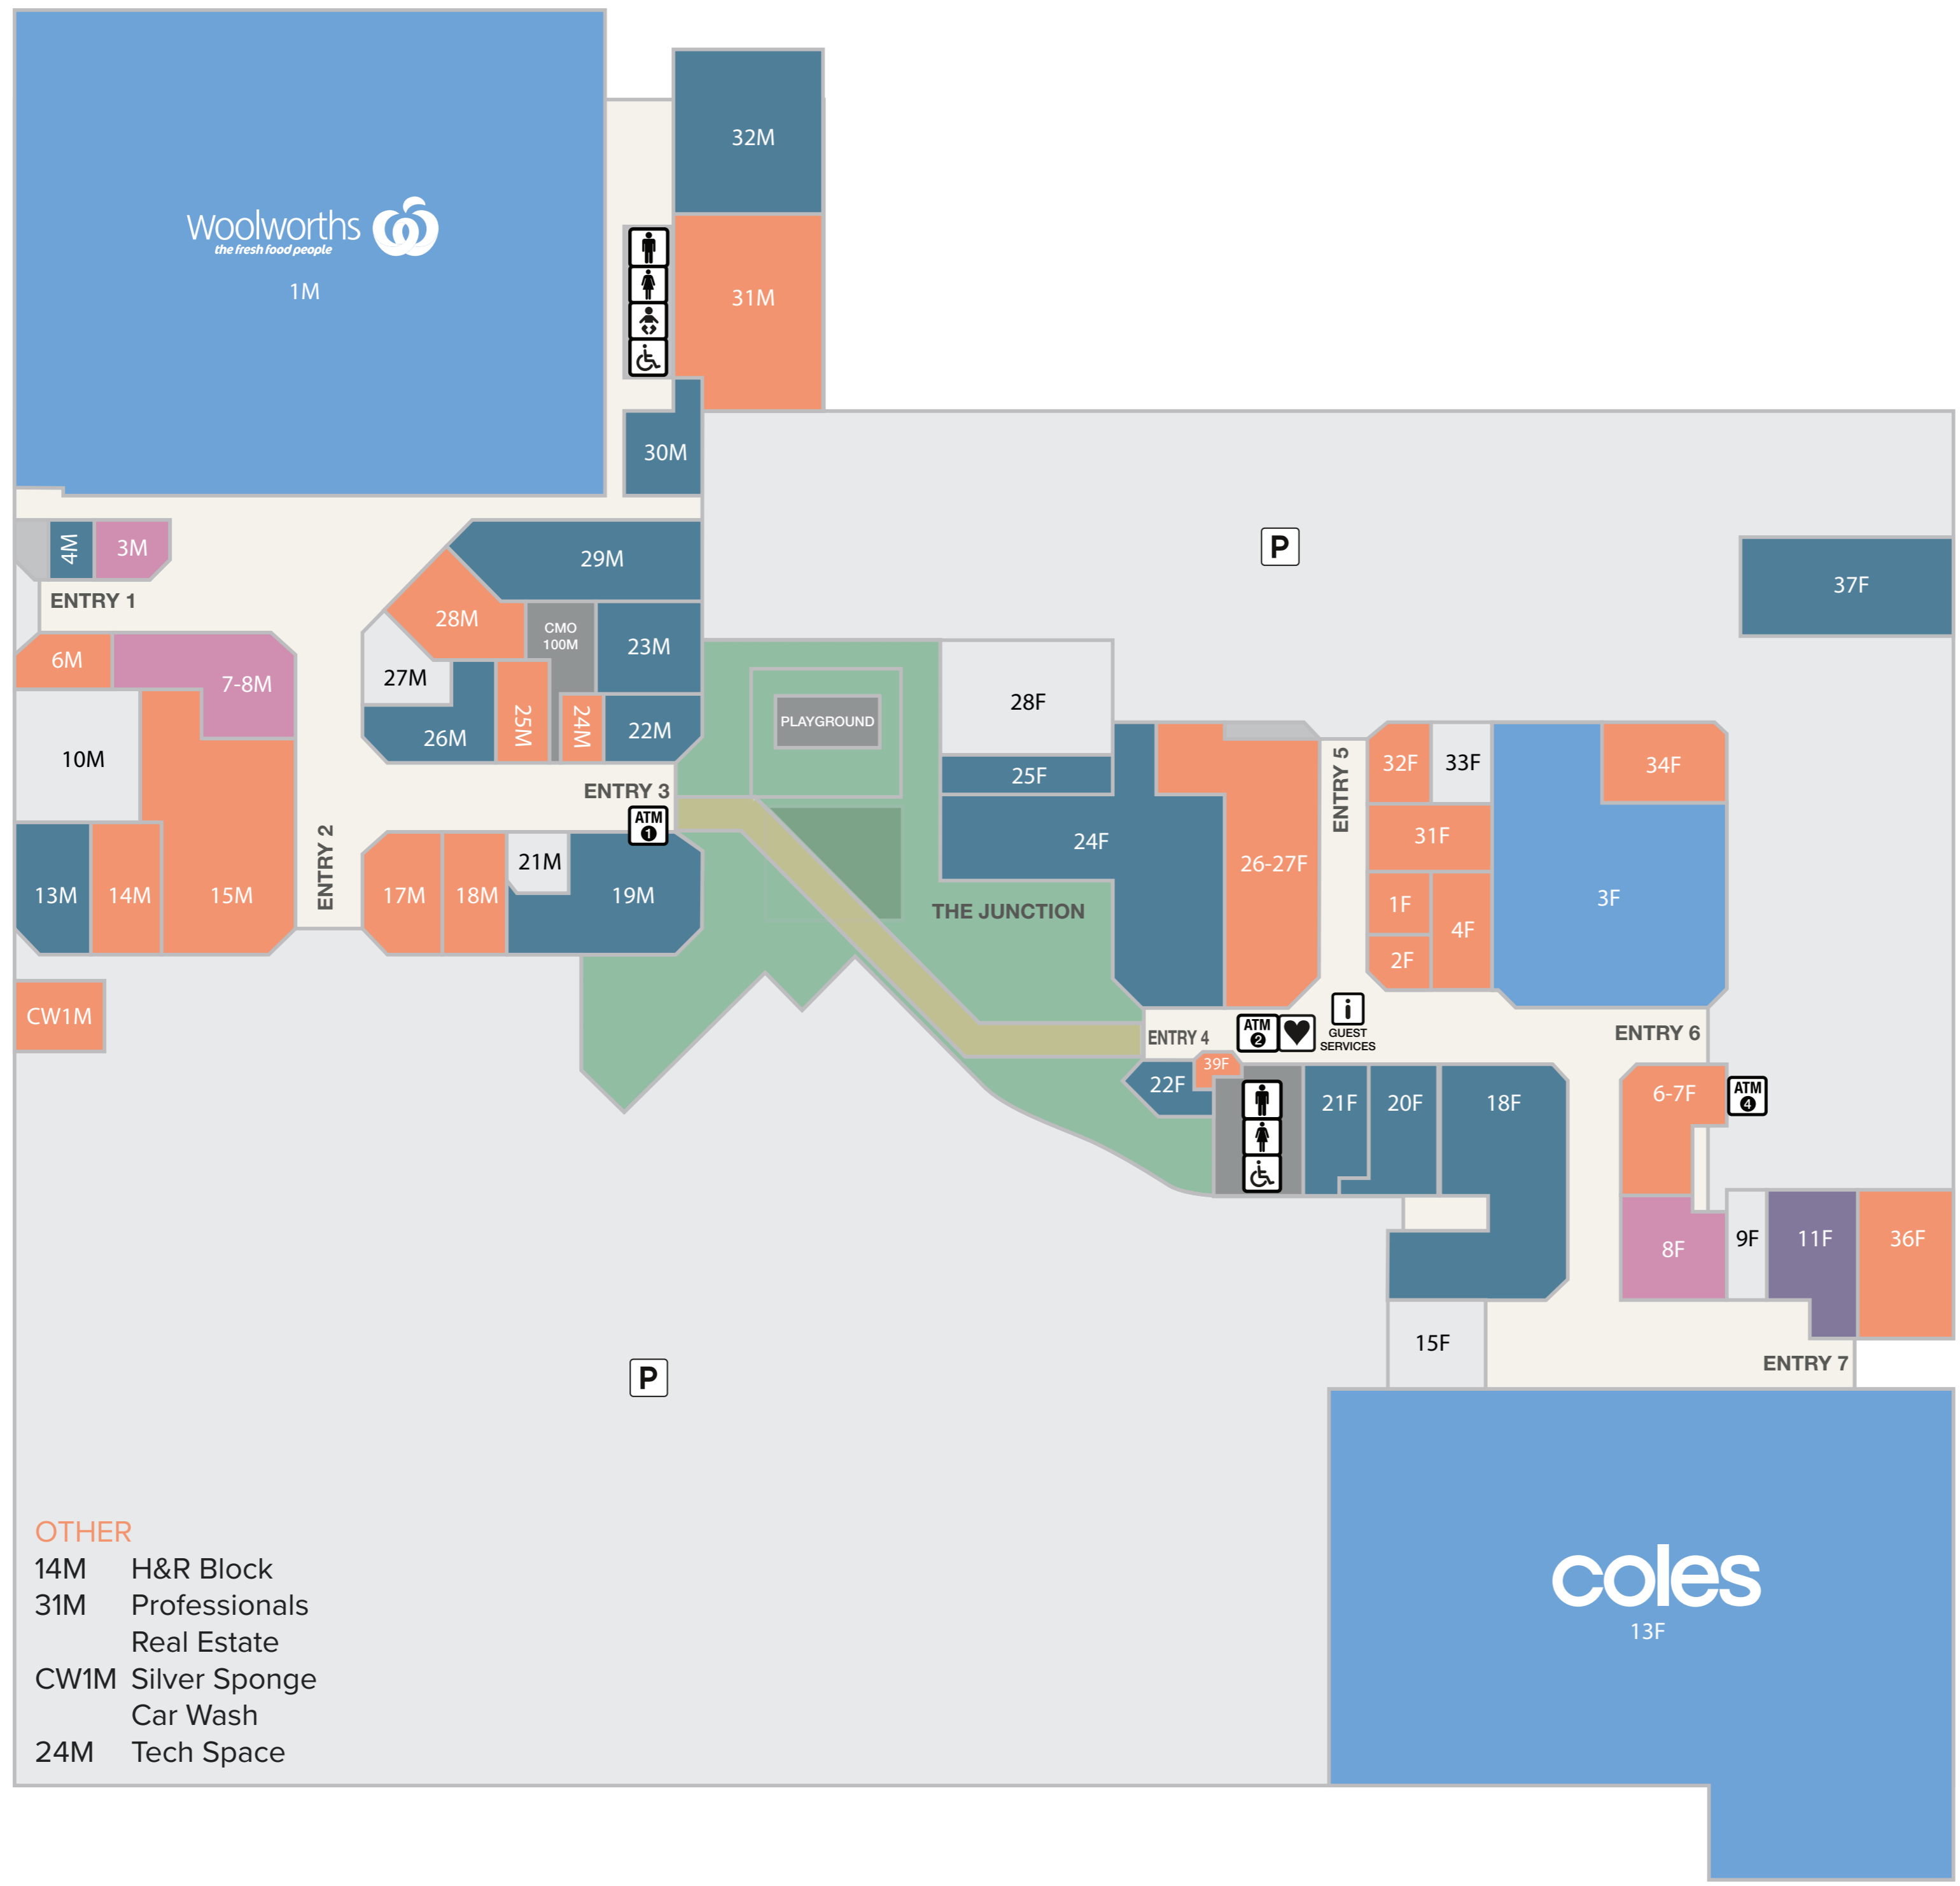

MAJORS

1M Woolworths

FOOD

TAKEAWAY

13M Domino's Pizza
4M Vie-J Sushi

CAFÉ/RESTAURANT

30M Cheesecake Shop
26M Food Fellas Café
22M Forrestfield Kebab House
19M The Local Shack
23M Zambrero's

BEVERAGES

29M BWS

GIFTS & HOMEWARES

7-8M Crazy Bazaar
3M Smokemart & Gift Box
21M Save the Children (Books)

SERVICES

HAIR & BEAUTY

6M Halo for Hair
25M Nailed
28M Rad Cuts

HEALTH

15M Priceline Pharmacy

BANKS & ATMS

ATM1 ATM X

LOTTO & NEWSAGENCY

18M Australia Post
17M Marketplace News

OTHER

14M H&R Block
31M Professionals Real Estate
CW1M Silver Sponge Car Wash
24M Tech Space

MAJORS

13F Coles

MINI MAJORS

3F The Reject Shop

FASHION

UNISEX

11F Save the Children

FOOD

FRESH

18F Le's Family Fresh
20F Williams Meats

TAKEAWAY

37F Hungry Jacks
22F Santorini Fish & Chips

CAFÉ/RESTAURANT

24F Dôme Café
21F Patisserie 1900

BEVERAGES

25F Chatime

GIFTS & HOMEWARES

8F Nextra Paper Place

SERVICES

HAIR & BEAUTY

31F Bellucci Hair & Beauty
32F meWish Brow & Beauty Bar

HEALTH

2F Expert Hearing Australia
4F Forrestfield Eyecare
1F Health Plus Massage

BANKS & ATMS

ATM2 ATM X
ATM4 Bendigo Bank
6-7F Bendigo Bank

OTHER

26-27F Forrestfield Library
39F Forrestfield Cobblers
36F Kalamunda Estate Agency

TRAVEL & LEISURE

34F F45 Training Forrestfield

KEY

- Parking
- Post Box
- Parents' Room
- ATM
- Male Toilets
- Defibrillator
- Female Toilets
- Guest Services Desk
- Disabled Toilets