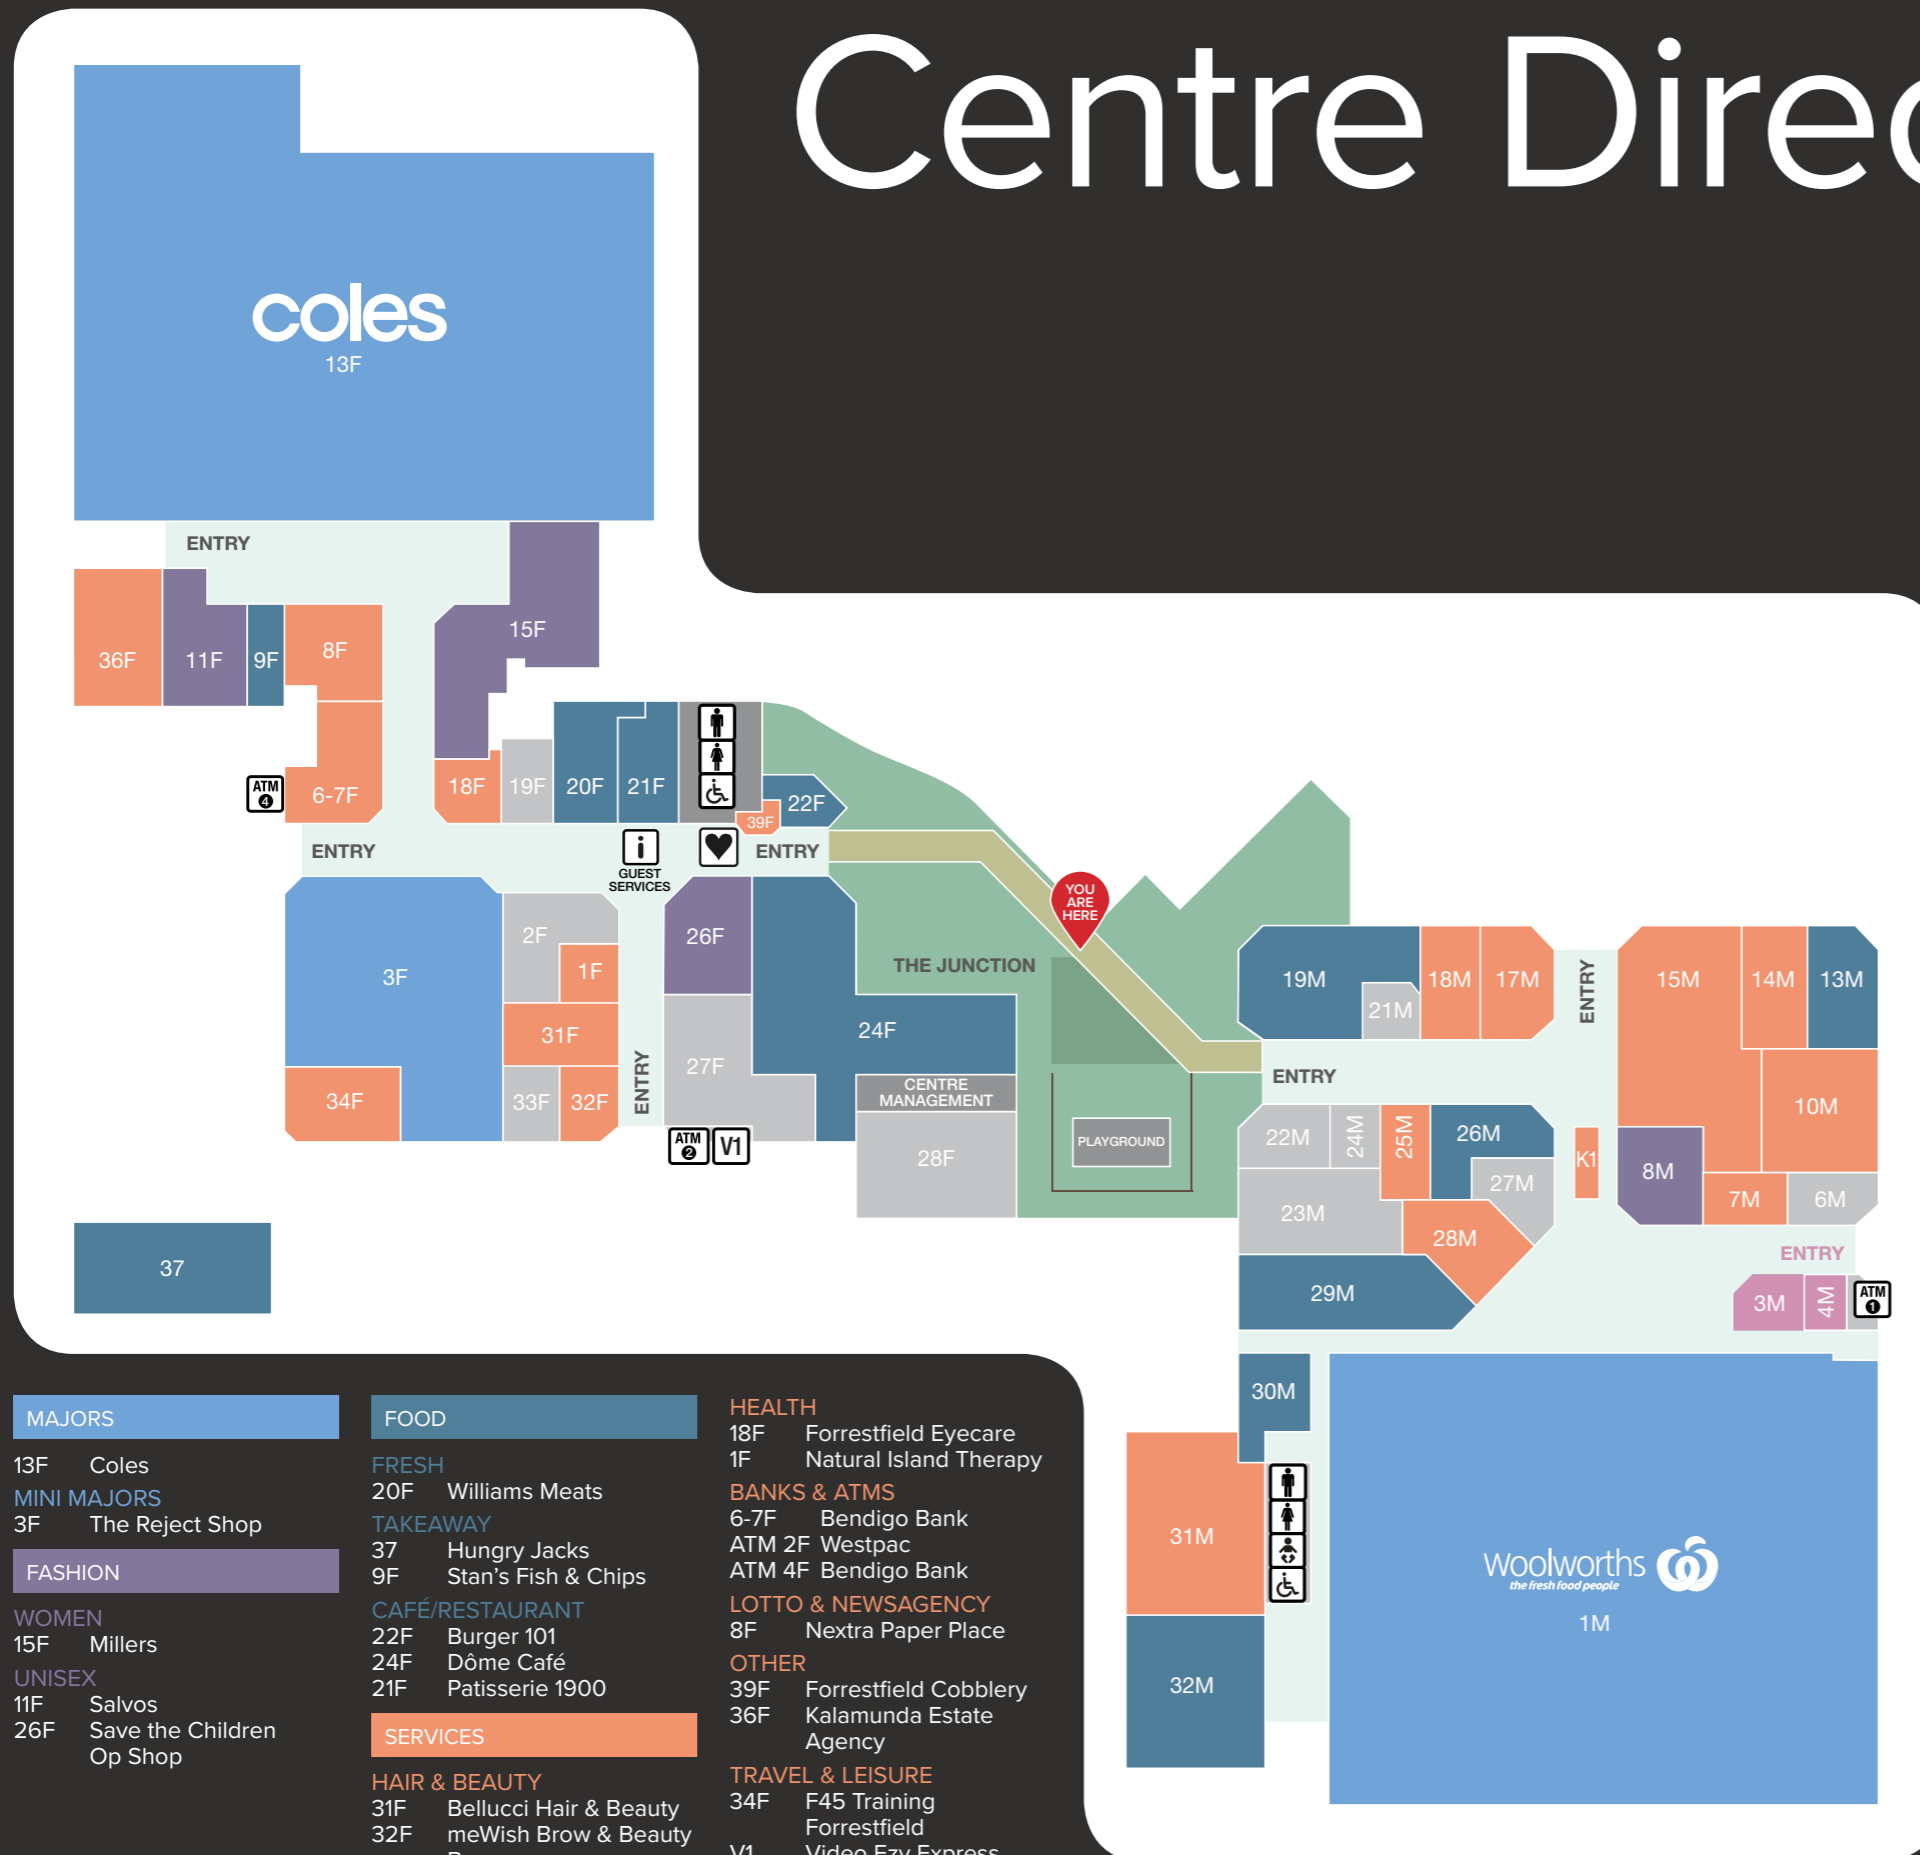

Centre Directory

MAJORS

1M Woolworths

FASHION

8M Rockmans

FOOD

32M Le's Family Fresh
13M Domino's Pizza

TAKEAWAY

13M Domino's Pizza

CAFÉ/RESTAURANT

26M Food Fellas Café
19M The Local Shack
30M Wonder Sisters

BEVERAGES

29M BWS

GIFTS & HOMEWARES

4M Forreestfield Florist
3M Smokemart & Gift Box

SERVICES

14M H&R Block
10M Ken Wyatt MP
31M Professionals
K1 Westech Repairs

MAJORS

13F Coles
3F The Reject Shop

FASHION

15F Millers
11F Salvos
26F Save the Children Op Shop

FOOD

FRESH
20F Williams Meats
TAKEAWAY
37 Hungry Jacks
9F Stan's Fish & Chips
CAFÉ/RESTAURANT
22F Burger 101
24F Dôme Café
21F Patisserie 1900

LOTTO & NEWSAGENCY
8F Nextra Paper Place

OTHER
39F Forreestfield Cobbler
36F Kalamunda Estate Agency

TRAVEL & LEISURE
34F F45 Training Forreestfield
V1 Video Ezy Express

KEY

- Parking
- Post Box
- Parents' Room
- ATM
- Male Toilets
- Defibrillator
- Female Toilets
- Guest Services Desk
- Disabled Toilets