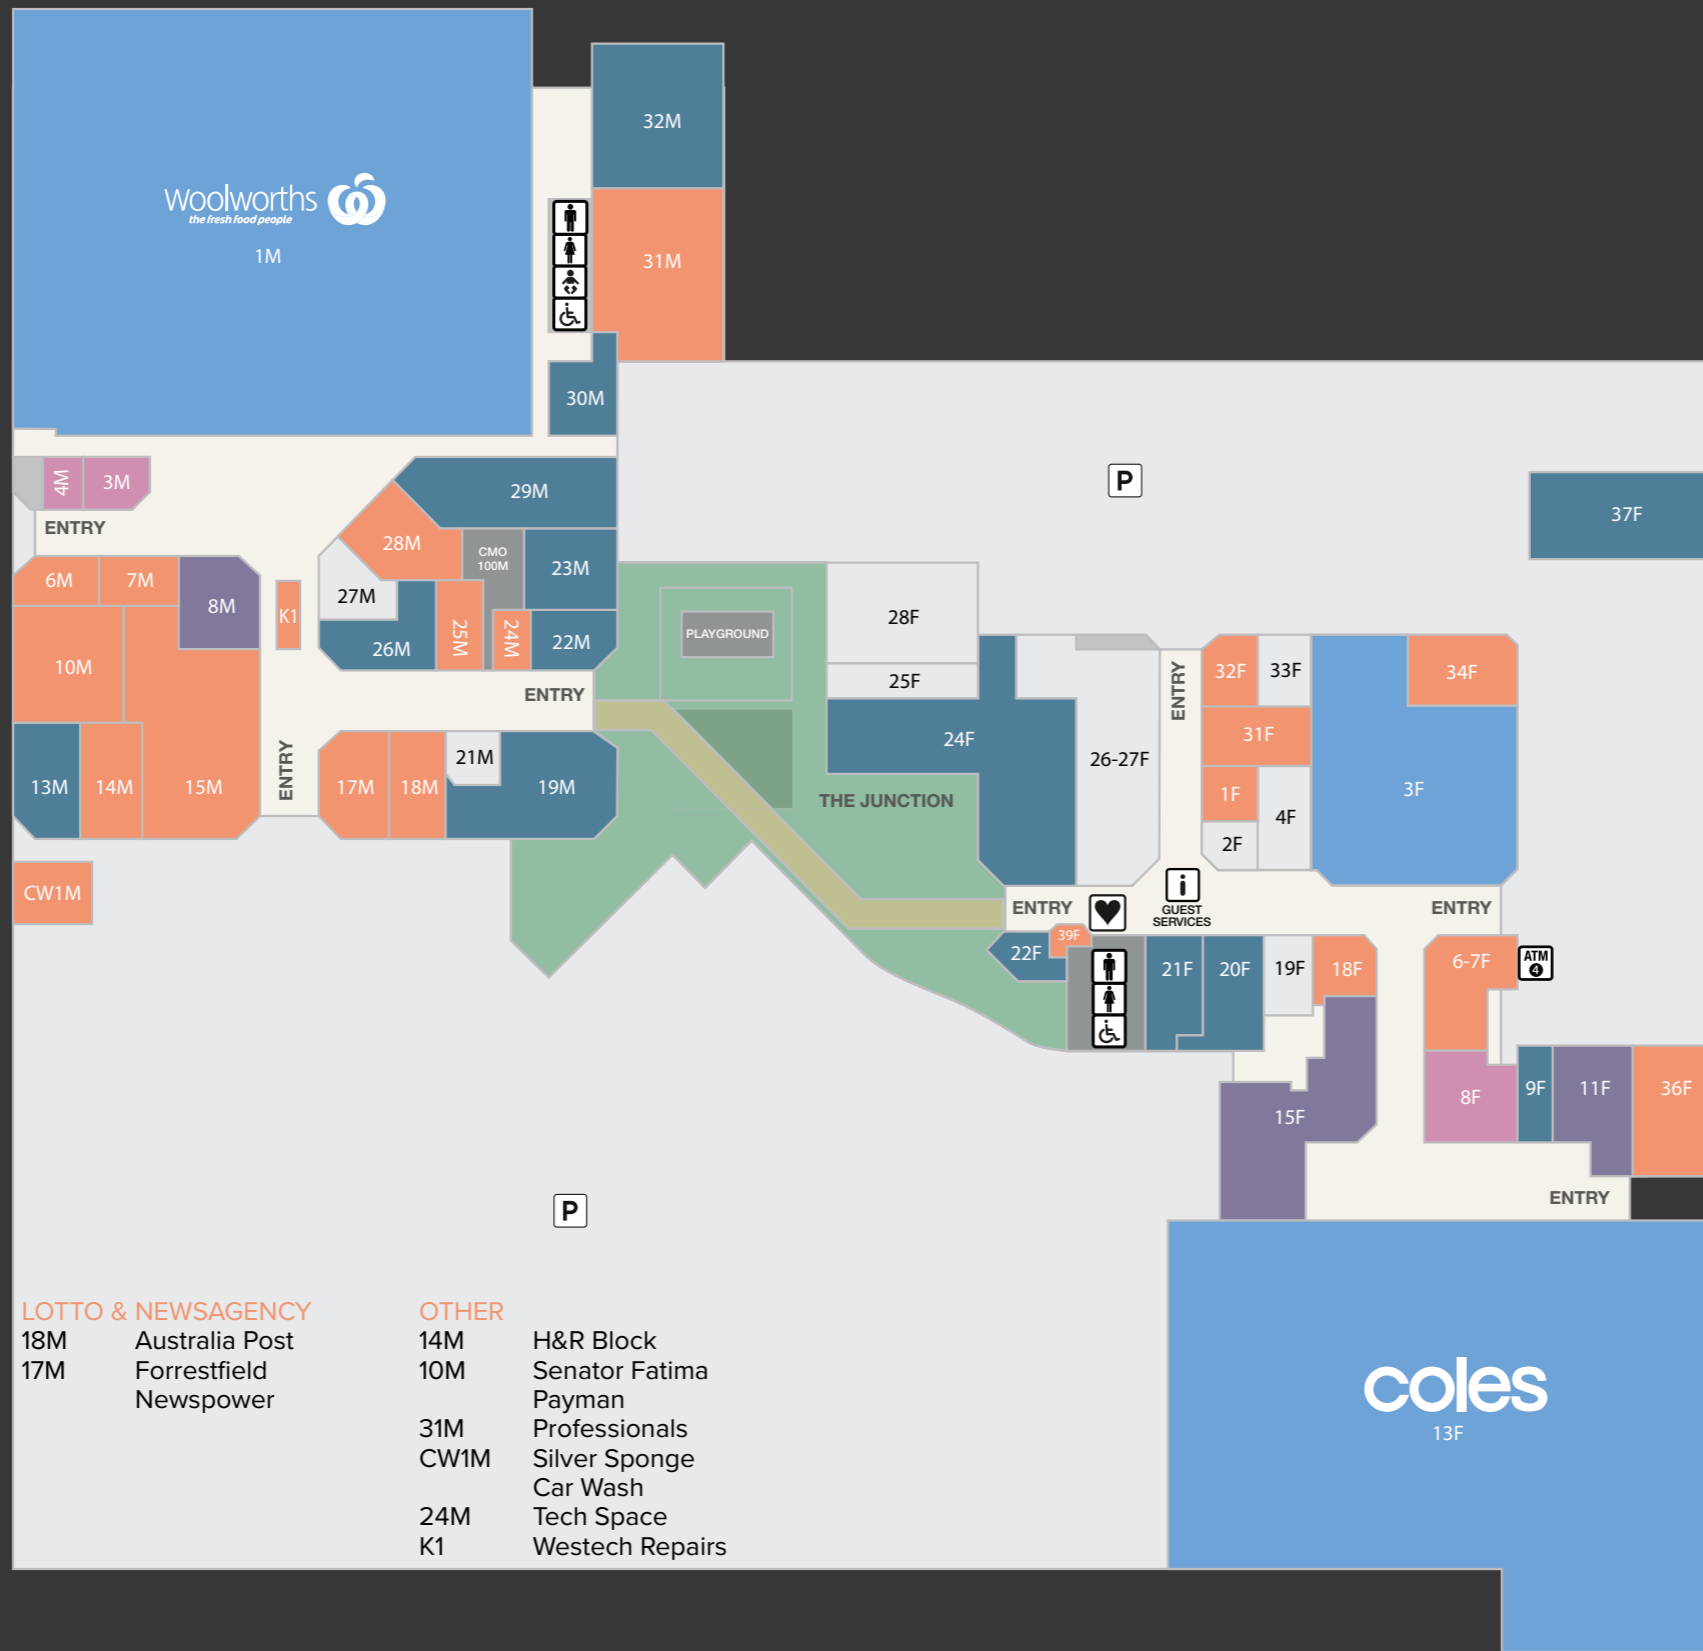

Centre Directory

MAJORS

1M Woolworths

FASHION

WOMEN
8M Rockmans

FOOD

FRESH
32M Le's Family Fresh

TAKEAWAY
13M Domino's Pizza

CAFÉ/RESTAURANT
26M Food Fellas Café
22M Forrestfield Kebab House
19M The Local Shack
30M Wonder Sisters
23M Zambrero's

BEVERAGES
29M BWS

GIFTS & HOMEWARES

4M Forrestfield Florist
3M Smokemart & Gift Box

SERVICES

HAIR & BEAUTY
6M Halo for Hair
25M Nailed
28M Shape Up Barbertown

HEALTH
15M Priceline Pharmacy
7M The Vitamin Outlet

MAJORS

13F Coles

MINI MAJORS
3F The Reject Shop

FASHION

WOMEN
15F Millers

UNISEX
11F Save the Children

FOOD

FRESH
20F Williams Meats

TAKEAWAY
37F Hungry Jacks
9F Stan's Fish & Chips
22F Santorini Fish & Chips

CAFÉ/RESTAURANT
24F Dôme Café
21F Patisserie 1900

GIFTS & HOMEWARES

8F Nextra Paper Place

SERVICES

HAIR & BEAUTY
31F Bellucci Hair & Beauty
32F meWish Brow & Beauty Bar

HEALTH
18F Forrestfield Eyecare
1F Natural Island Therapy

BANKS & ATMS
6-7F Bendigo Bank
ATM 4F Bendigo Bank

OTHER
39F Forrestfield Cobbler
36F Kalamunda Estate Agency

TRAVEL & LEISURE
34F F45 Training Forreestfield

KEY

- Parking
- Parents' Room
- Male Toilets
- Female Toilets
- Disabled Toilets
- Post Box
- ATM
- Defibrillator
- Guest Services Desk