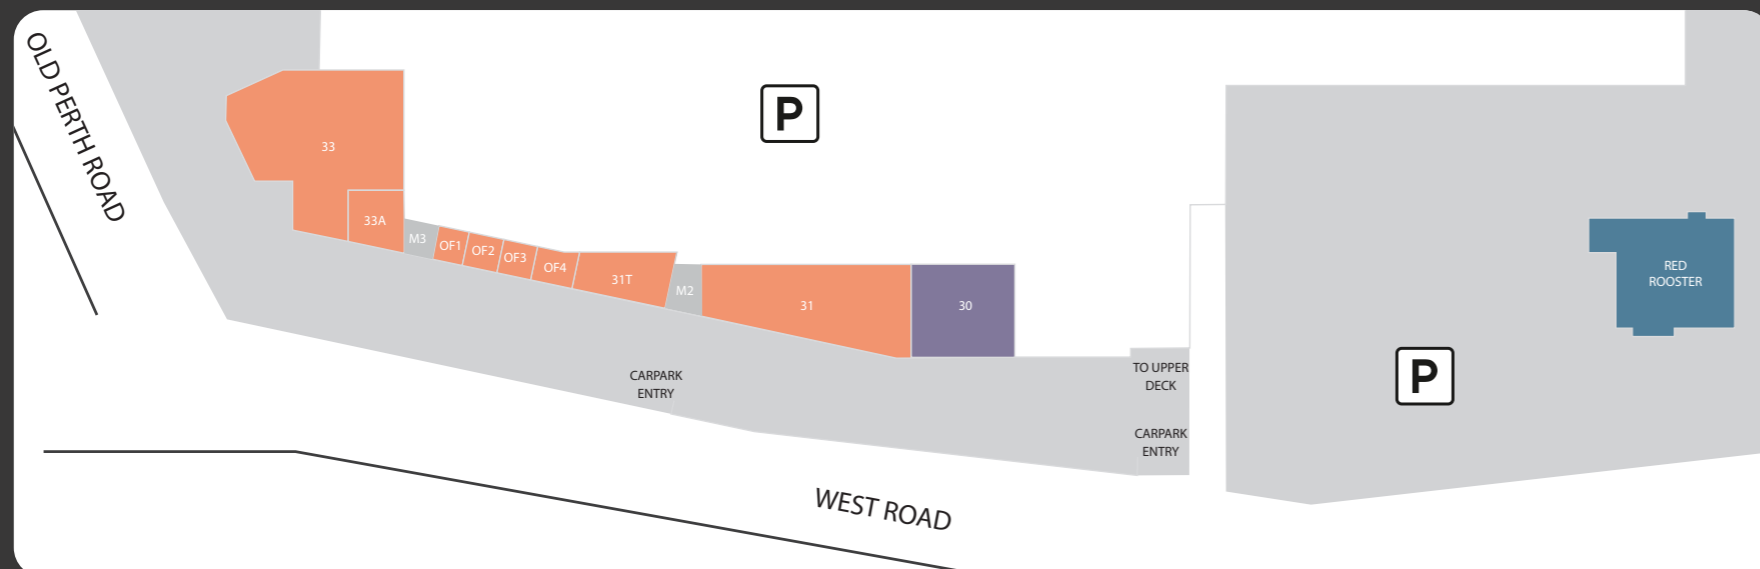

Centre Directory

Ground Level

Lower Level

MAJORS

- M1 Coles
- 25 The Reject Shop

FOOD

FRESH

- 3 Bassendean Fresh
- 4 Bassendean Gourmet Meat
- 2 LTD Bakery & Patisserie
- 15 Wasteless Pantry

CAFE/RESTAURANT/TAKEAWAY

- 23A 4Mates Burgers
- 23 CHOMP 68
- 24 Dôme
- 20A Gloria Jeans Coffees
- 35 Ozzy's Kebabs
- 23B Pizza Hut
- SA2 Red Rooster
- 20 Subway
- 9 Xpresso Lane Café
- 11 Zushi Zone

BEVERAGES

KEY

- Parking
- Female Toilets
- ATM
- Parents' Room
- Disabled Toilets
- Defibrillator
- Male Toilets
- Post Box
- Guest Services Desk

HAIR & BEAUTY

- 21 House of Nails
- 19A Mainline Hair Salon
- 19B Manya's Threading
- 7 Shape Up Barbertown