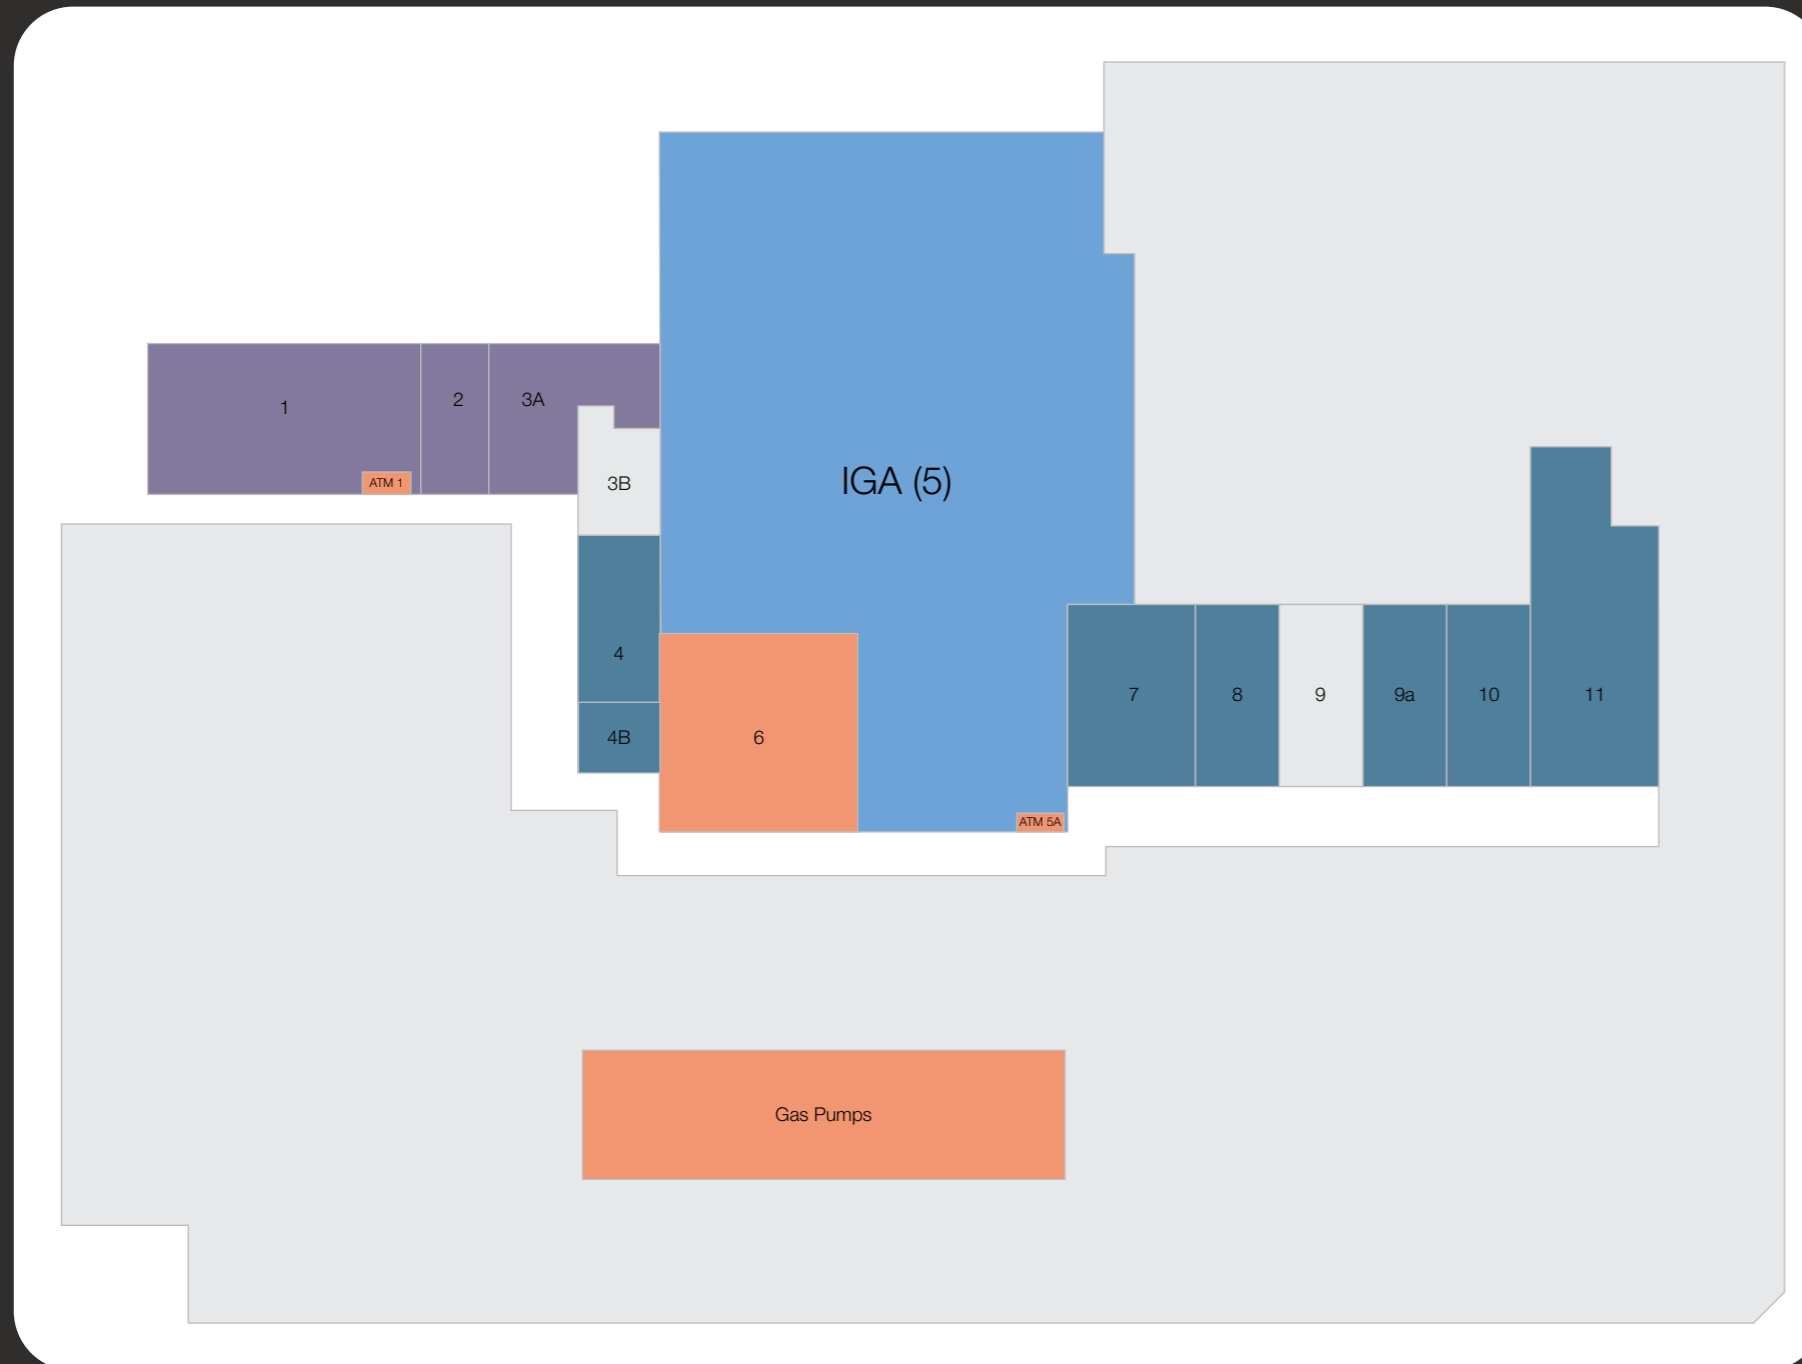

Centre Directory

MAJORS

- 5 IGA Swan View

FOOD & BEVERAGE

CAFE/RESTAURANT/TAKEAWAY

- 8 Brumby's
- 10 Darling Kebabs
- 7 Domino's
- 4B Le Bonbon Cafe
- 9A Pasta Cup
- 4 Subway

FOOD & BEVERAGE

- 11 Liquorland