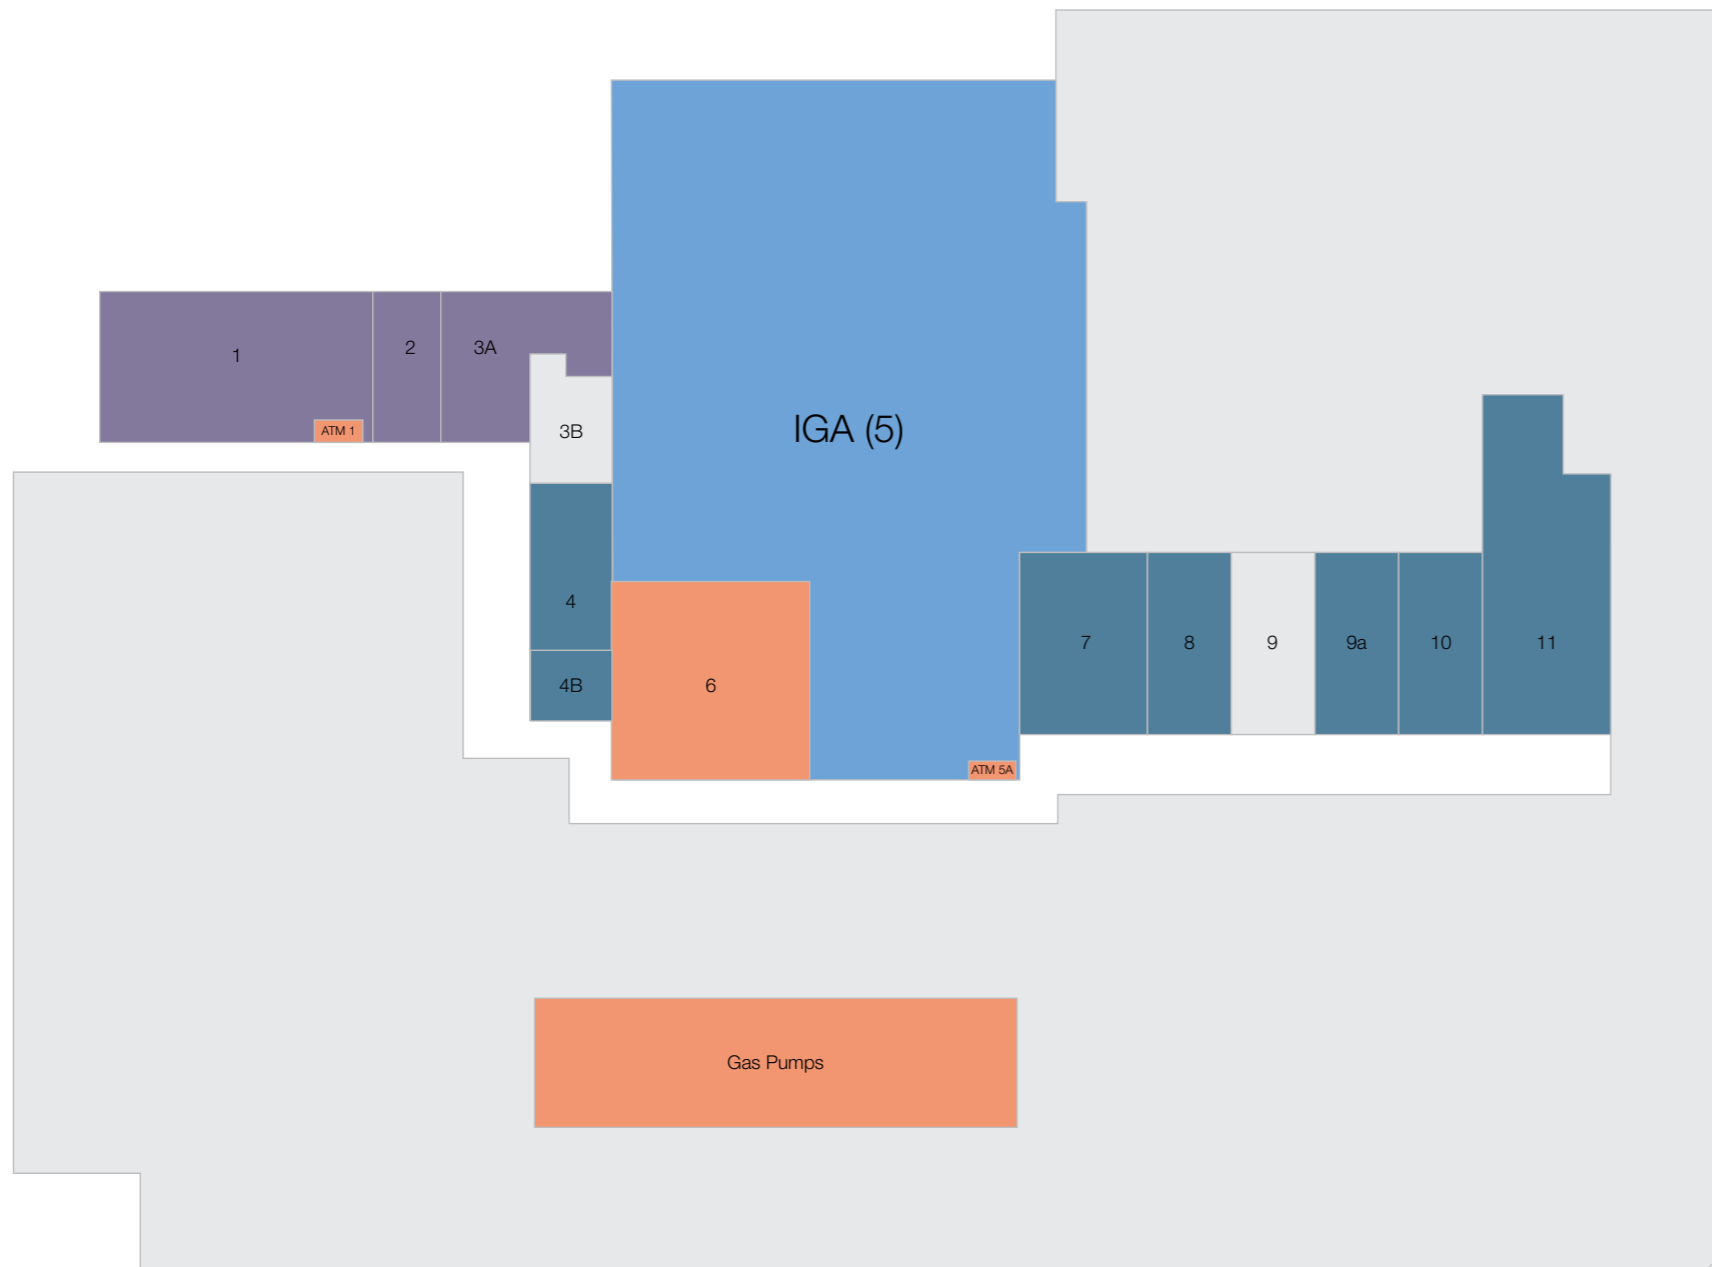

OTHER

- 6 Petro Fuels

Centre Directory

MAJORS

5 IGA Swan View

FOOD & BEVERAGE

CAFE/RESTAURANT/TAKEAWAY

8 Brumby's
10 Darling Kebabs
7 Domino's
4B Le Bonbon Cafe
9A Pasta Cup
4 Subway