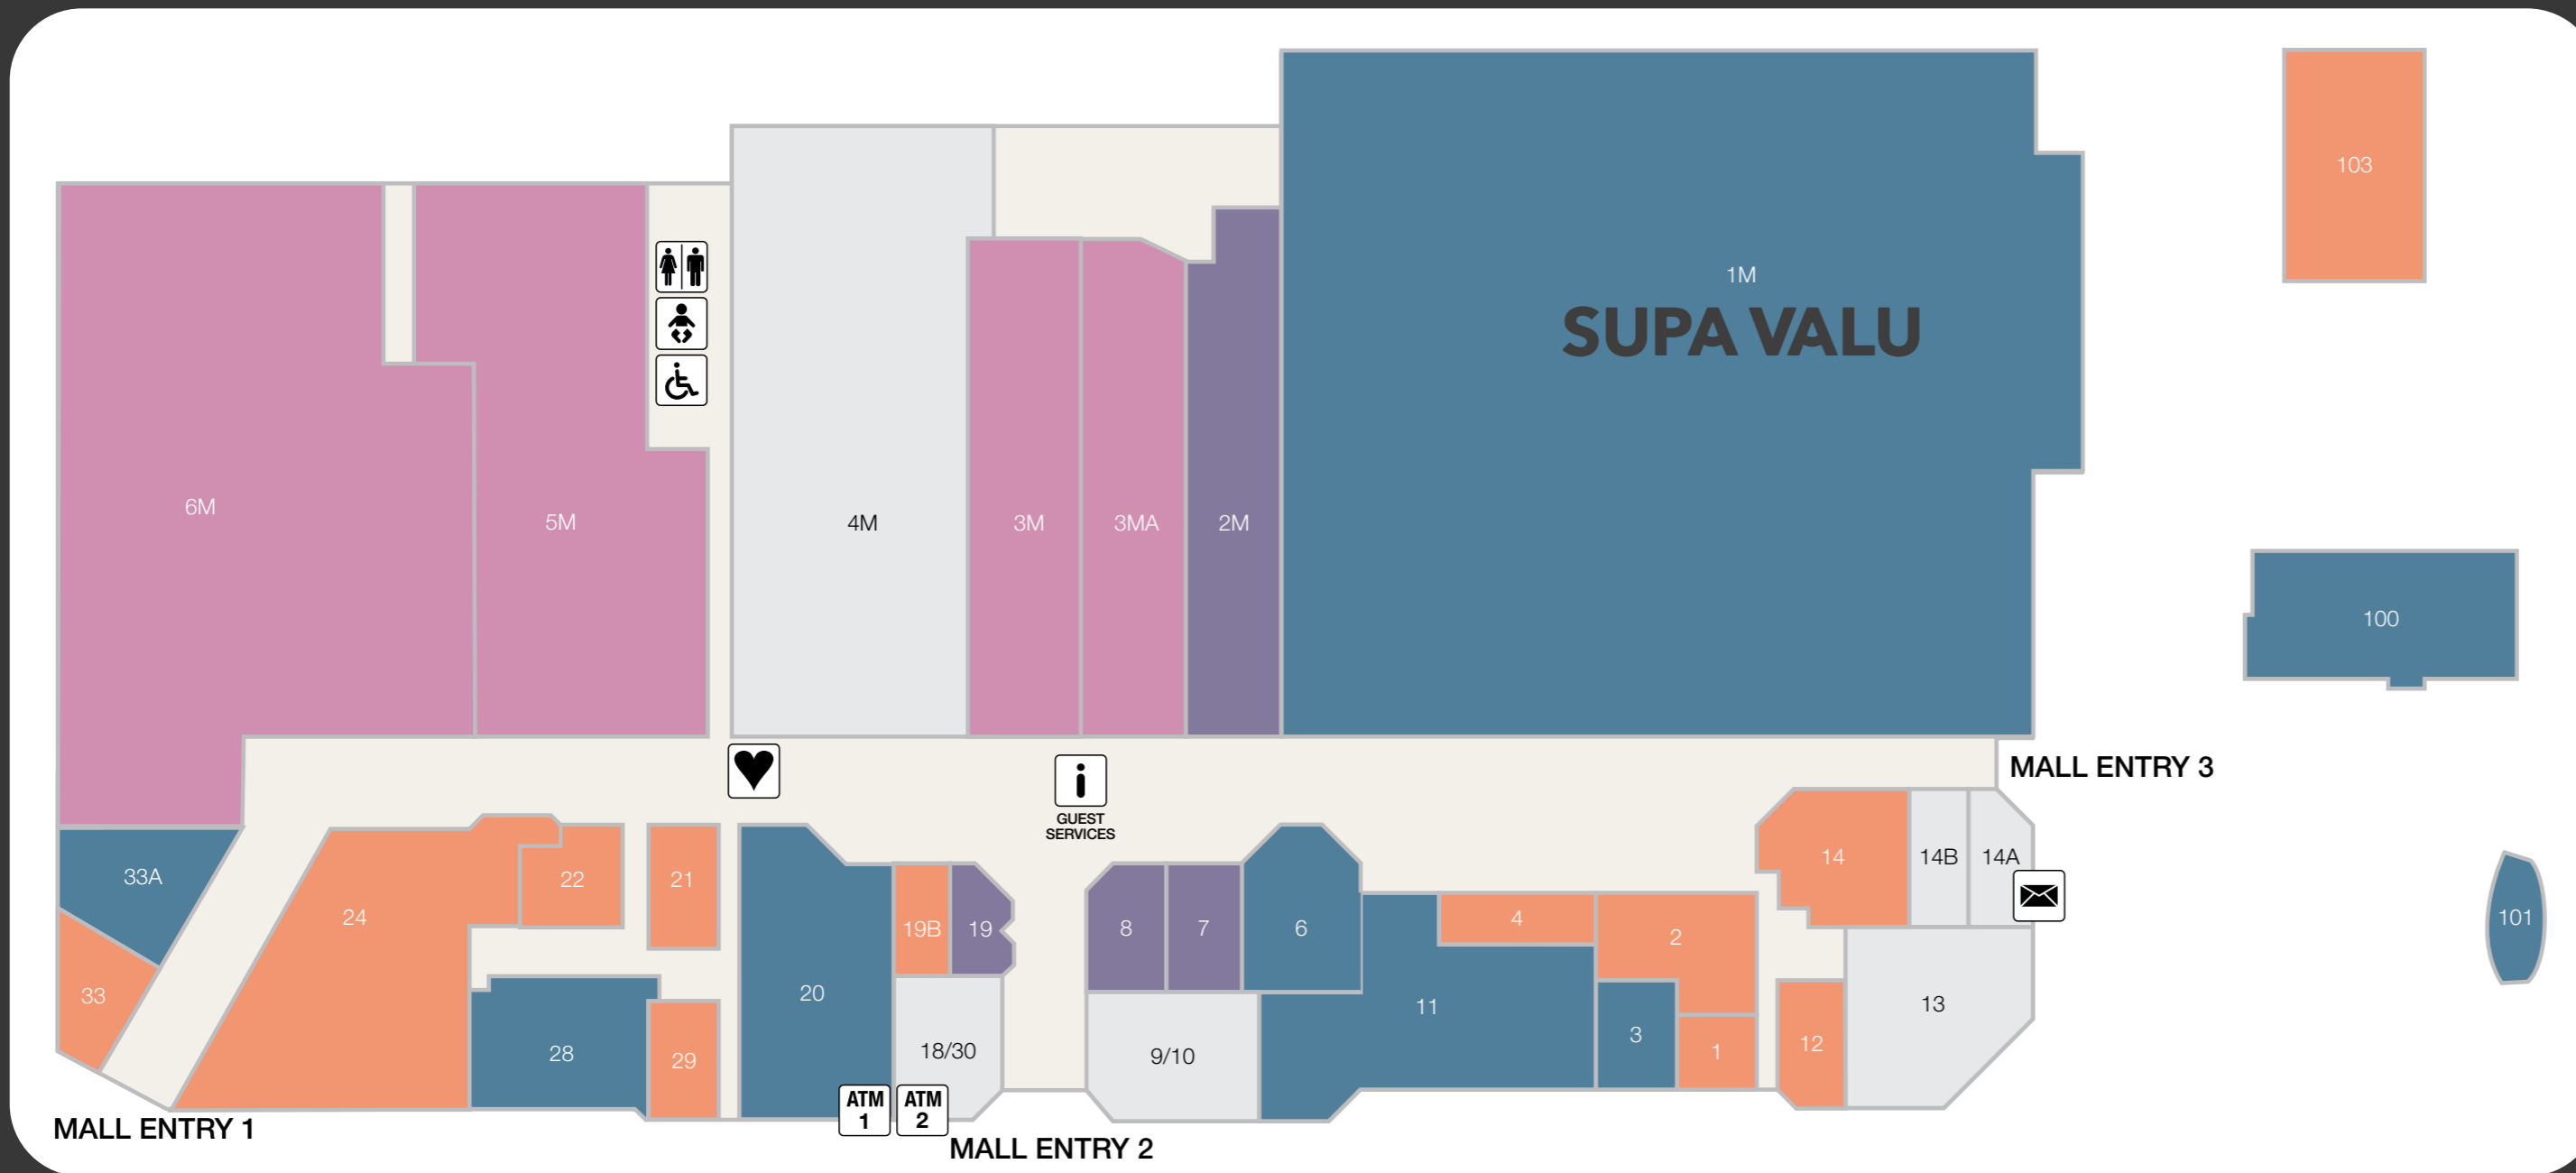

Centre Directory

SERVICES

LOTTO AND NEWSAGENCY

- 2 Australia Post
- 14 Newpark Lottery Centre

BANKS AND ATMS

- ATM 1 NAB ATM
- ATM 2 ProsegurATM

HEALTH

- 4 Crystal Vision Optometrist
- 22 Ying Ying Massage

OTHER

- 33 Girrawheen Family Shop
- 12 Ha Hai Money Transfer
- 19B Right Fit Alterations
- 103 Shell Girrawheen/ Coles Express
- 29 Successful Leaders Real Estate
- 1 Success Tax Professionals

LEISURE

- 24-26 Anytime Fitness

MAJORS

- 1M Supa Valu

MINI MAJORS

- 4M Newpark Medical Centre
- 6M Revo Fitness
- 5M The Reject Shop
- 3M Wizard Pharmacy

FOOD & BEVERAGE

FRESH

- 11 Hong Phat Asian Grocer
- 33A Newpark Bakery

CAFÉ/RESTAURANT

- 3 Bánh Mi Vững Tàu
- 100 Hungry Jacks
- 101 Muzz Buzz
- 6 New Park Cafe
- 28 Subway
- 27 Viet Long Noodle House

BEVERAGES

- 20 Liquor Stax

FASHION

WOMEN

- 8 Chicline

UNISEX

- 7 Golddubs
- 2M Vinnies

JEWELLERY & ACCESSORIES

- 19 Kim Hahn Jewellers

KEY

- Parents' Room
- ATM
- Defibrillator
- Male & Female Toilets
- Post Box
- Guest Services Desk
- Accessible Toilets