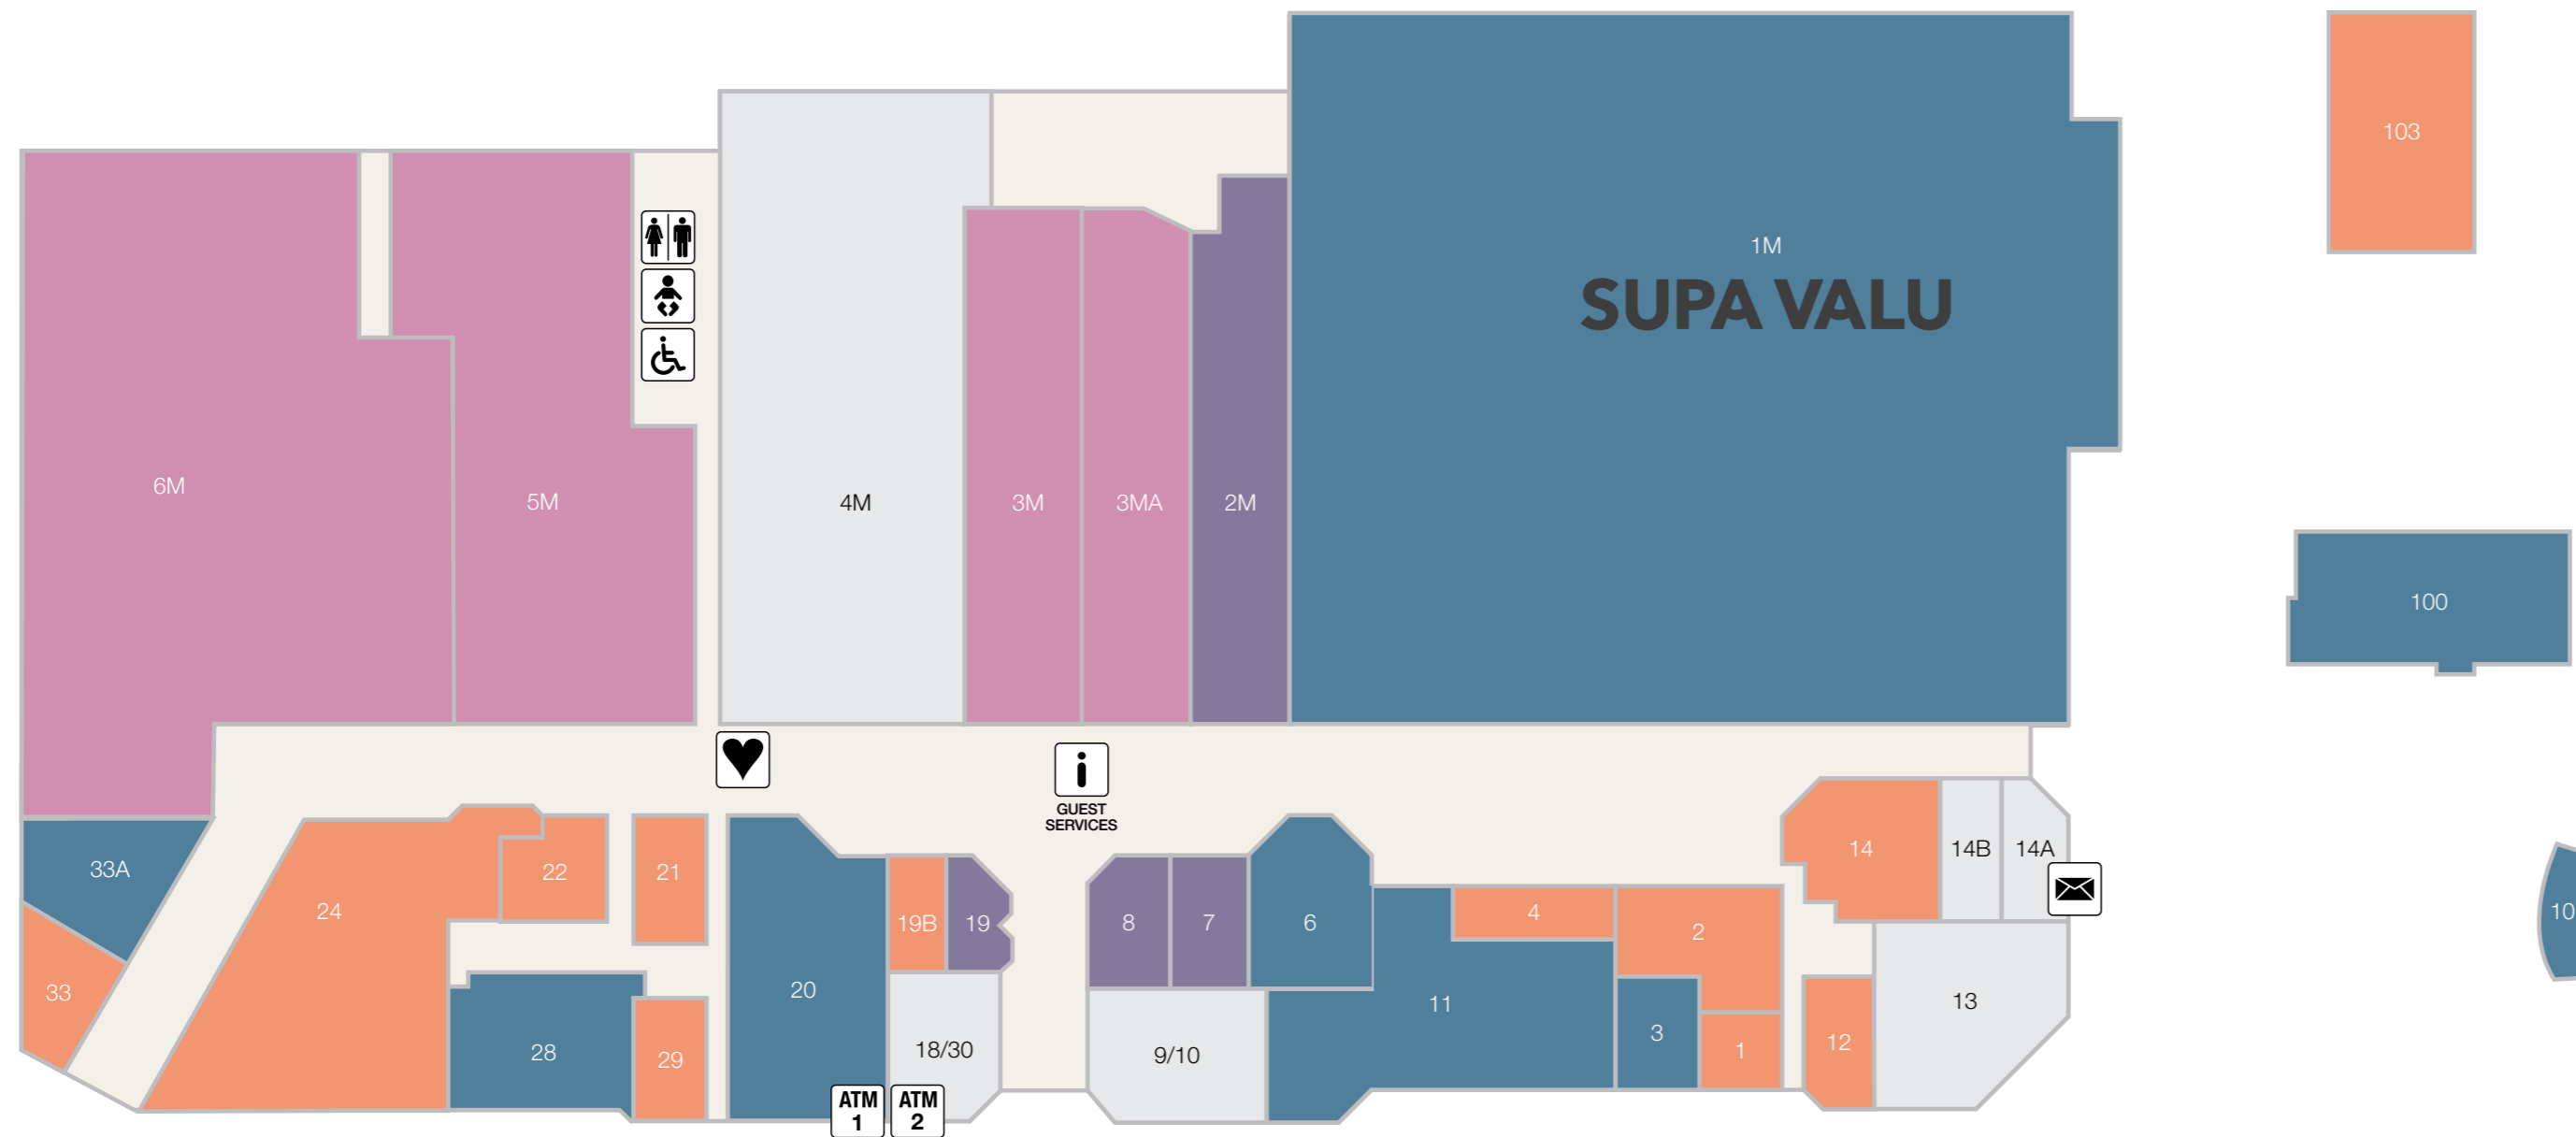

Centre Directory

SERVICES

LOTTO AND NEWSAGENCY

- 2 Australia Post
- 14 Newpark Lottery Centre

BANKS AND ATMS

- ATM 1 NAB ATM
- ATM 2 Prosegur ATM

HEALTH

- 4 Crystal Vision Optometrist
- 22 Ying Ying Massage

OTHER

- 33 Girrawheen Family Shop
- 12 Ha Hai Money Transfer
- 7 JR Store
- 19B Right Fit Alterations
- 103 Shell Girrawheen/ Coles Express
- 29 Successful Leaders Real Estate
- 1 Success Tax Professionals

LEISURE

- 24-26 Anytime Fitness

MAJORS

- 1M Supa Valu

MINI MAJORS

- 4M Newpark Medical Centre
- 6M Revo Fitness
- 5M The Reject Shop
- 3M Wizard Pharmacy

FOOD & BEVERAGE

FRESH

- 11 Hong Phat Asian Grocer
- 33A Newpark Bakery

CAFÉ/RESTAURANT

- 3 Bánh Mi Vung Tau
- 100 Hungry Jacks
- 101 Muzz Buzz
- 6 New Park Cafe
- 28 Subway
- 27 Viet Long Noodle House

BEVERAGES

- 20 Liquor Stax

FASHION

WOMEN

- 8 Chicline

UNISEX

- 7 Golddubs
- 2M Vinnies

JEWELLERY & ACCESSORIES

- 19 Kim Hahn Jewellers

KEY

Parents' Room

ATM

Defibrillator

Male & Female Toilets

Post Box

Guest Services Desk

Accessible Toilets