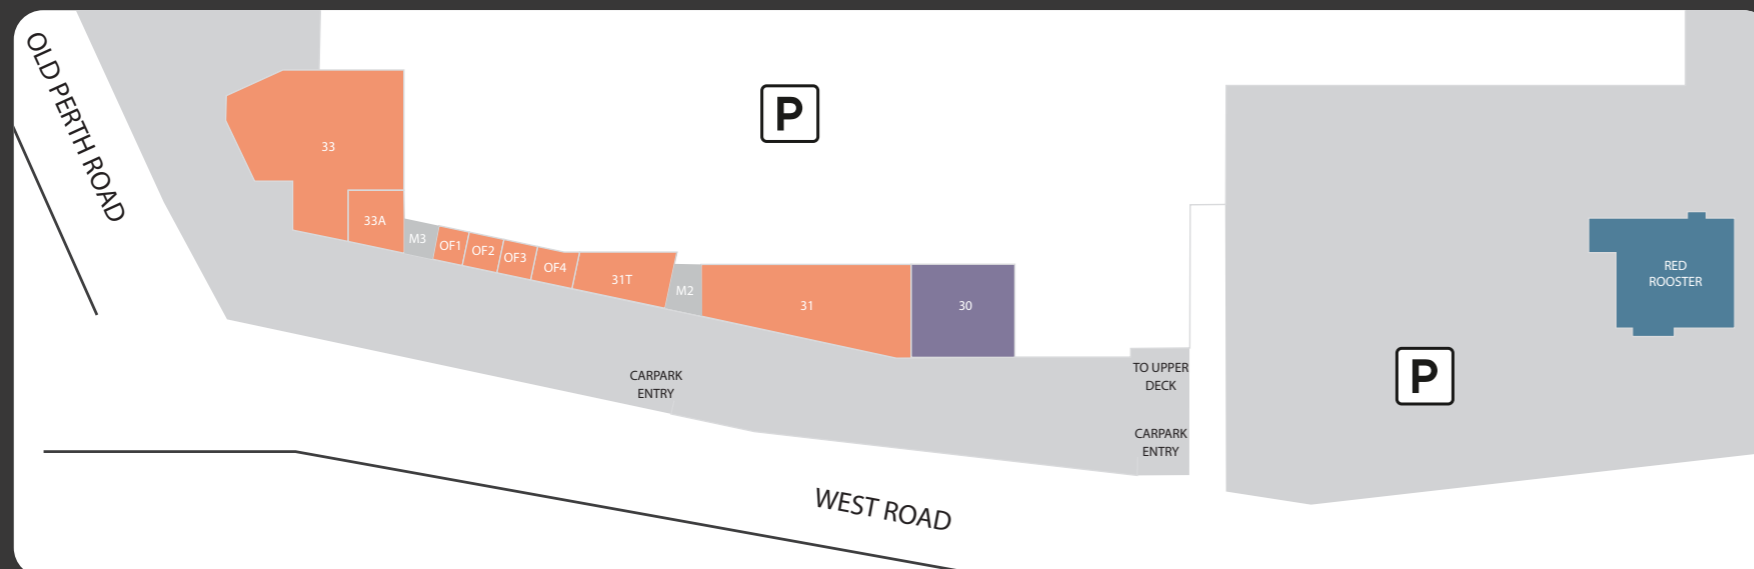

Centre Directory

Ground Level

Lower Level

MAJORS

- M1 Coles
- 25 The Reject Shop

FOOD

- FRESH**
- 3 Bassendean Fresh
 - 4 Bassendean Gourmet Meat
 - 2 LTD Bakery & Patisserie
 - 15 Wasteless Pantry
- CAFE/RESTAURANT/TAKEAWAY**
- 23A 4Mates Burgers
 - 23 CHOMP 68
 - 24 Dôme
 - 20A Gloria Jeans Coffees
 - 35 Tantuni Kebabs
 - 23B Pizza Hut
 - SA2 Red Rooster
 - 20 Subway
 - 9 Xpresso Lane Café
 - 8A Zambrero
 - 11 Zushi Zone

KEY

- Parking
- Female Toilets
- ATM
- Parents' Room
- Disabled Toilets
- Defibrillator
- Male Toilets
- Post Box
- Guest Services Desk

HAIR & BEAUTY

- 7 Barbers Culture Crew
- 21 House of Nails
- 19A Mainline Hair Salon
- 19B Manya's Threading